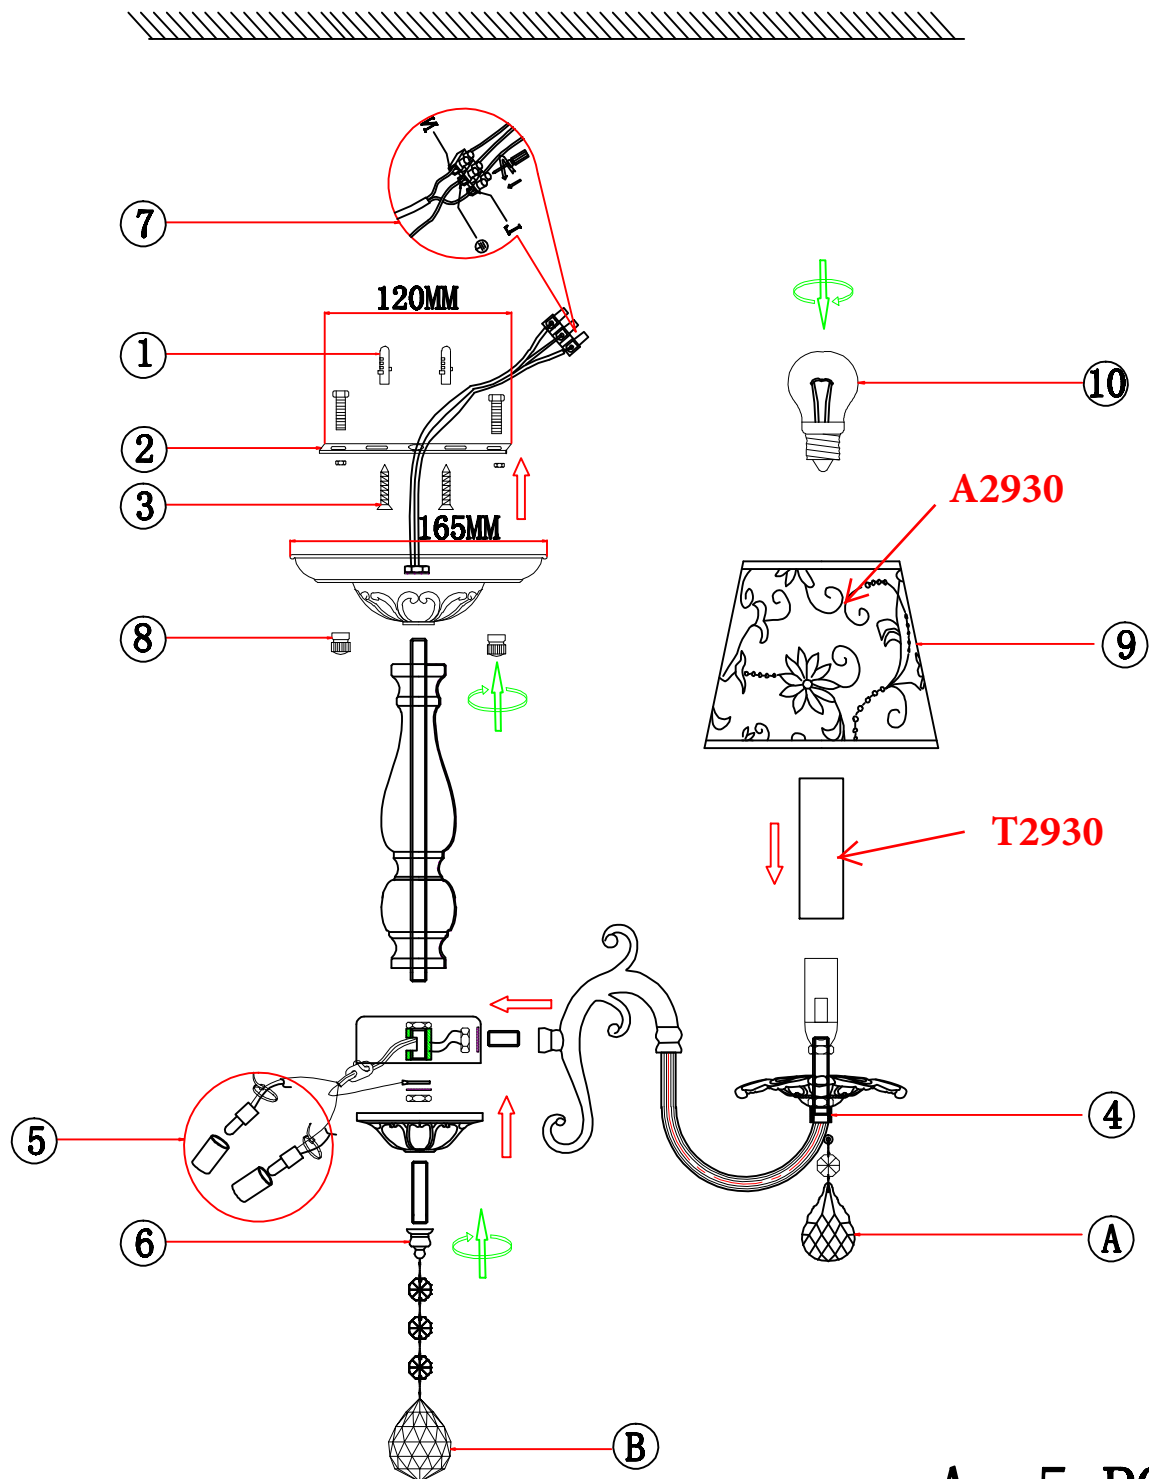

# INSTALLATION INSTRUCTION ODEON LIGHT ART. 2930/5C

A: 5 PCS  
B: 1 PC