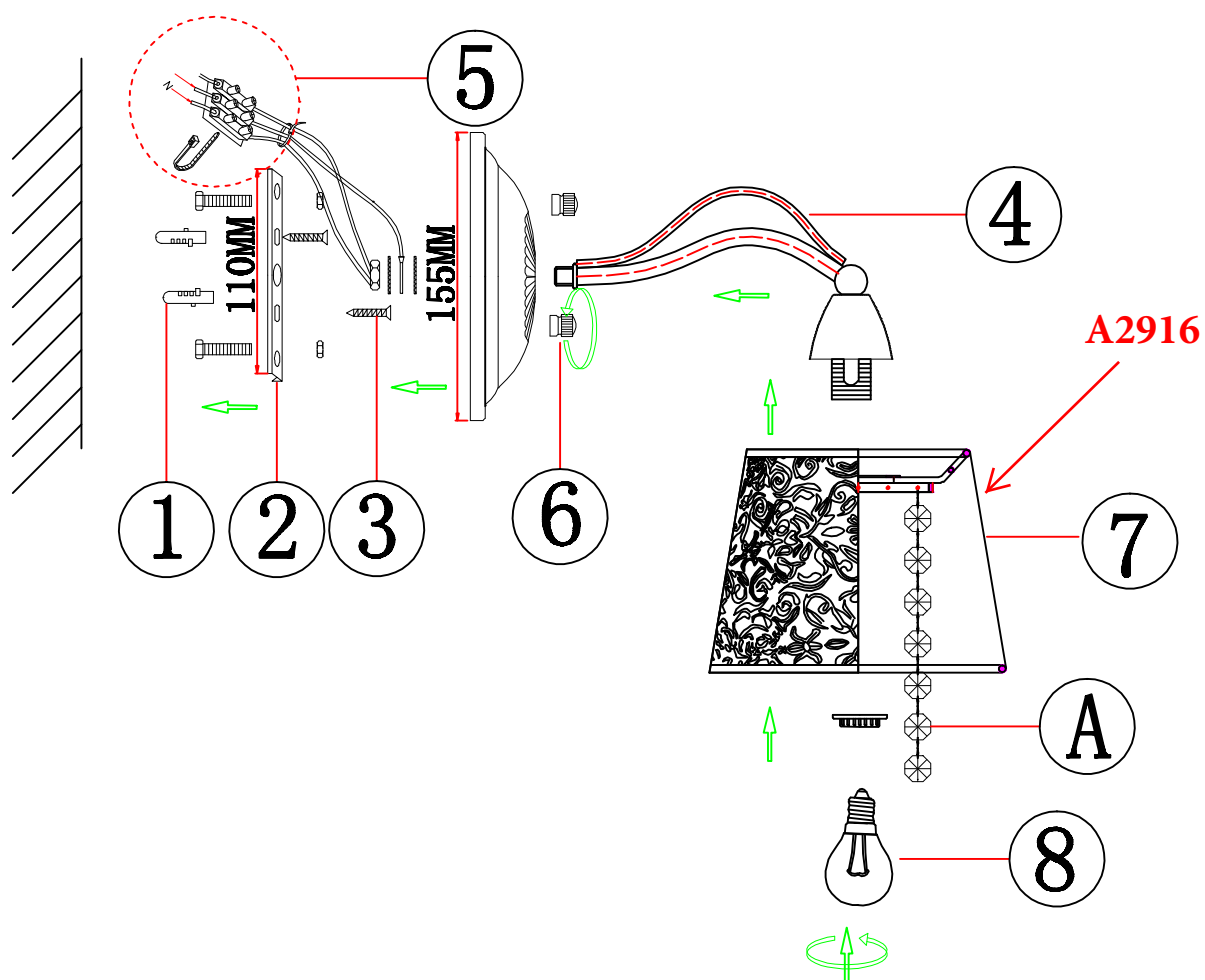

INSTALLATION INSTRUCTION ODEON LIGHT ART. 2916/1W

A: 10PCS