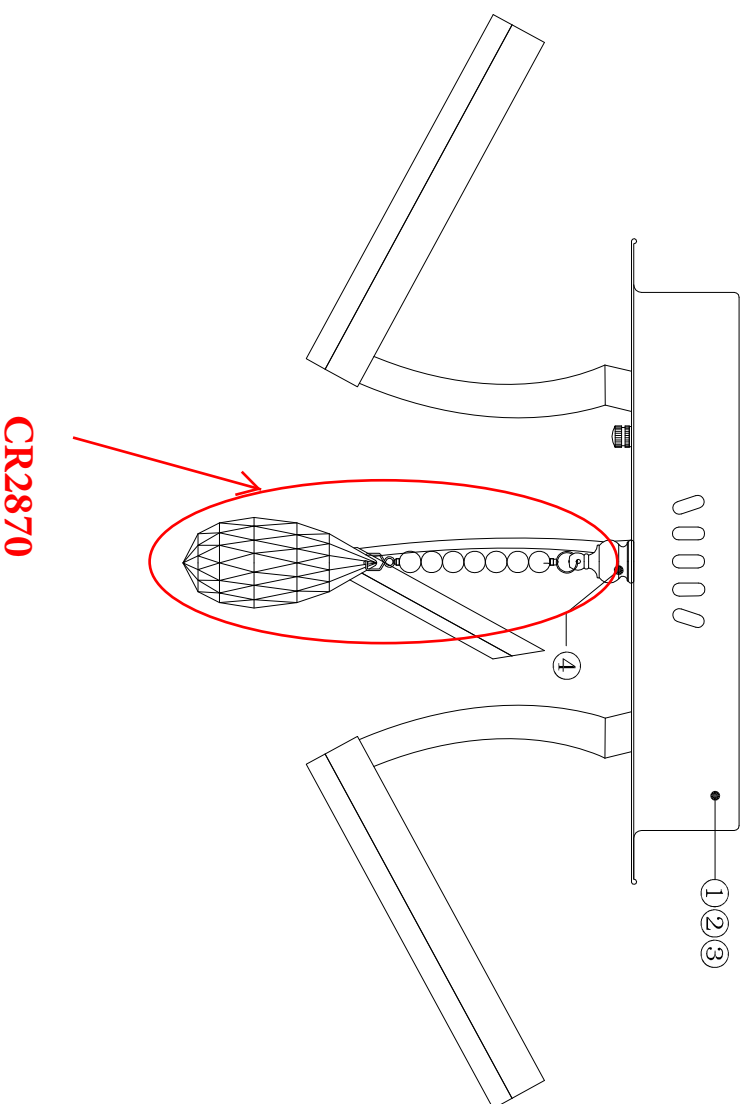

# INSTALLATION INSTRUCTION ART. 2870/60L ODEON LIGHT

CR2870