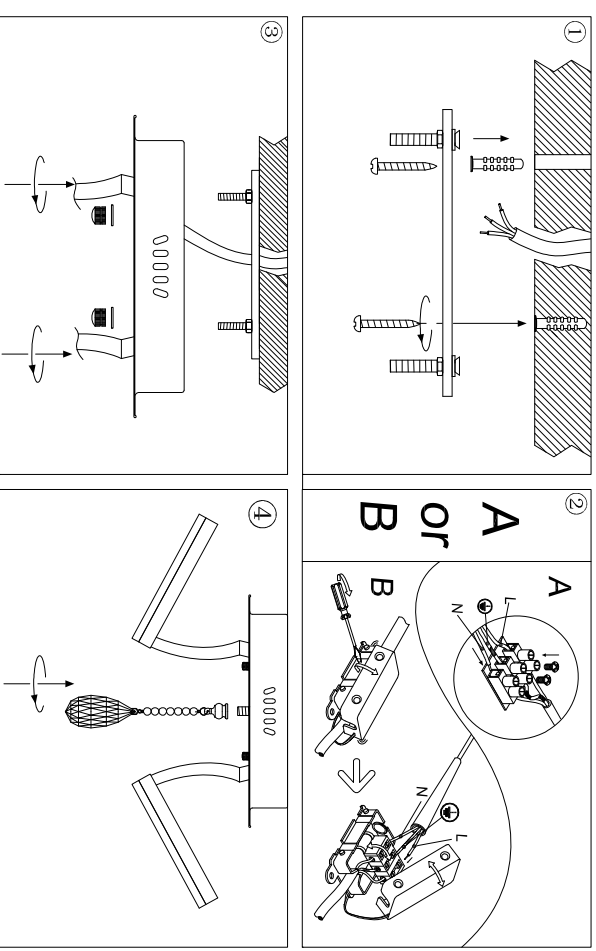

# INSTALLATION INSTRUCTION ART. 2870/60L ODEON LIGHT

CR2870