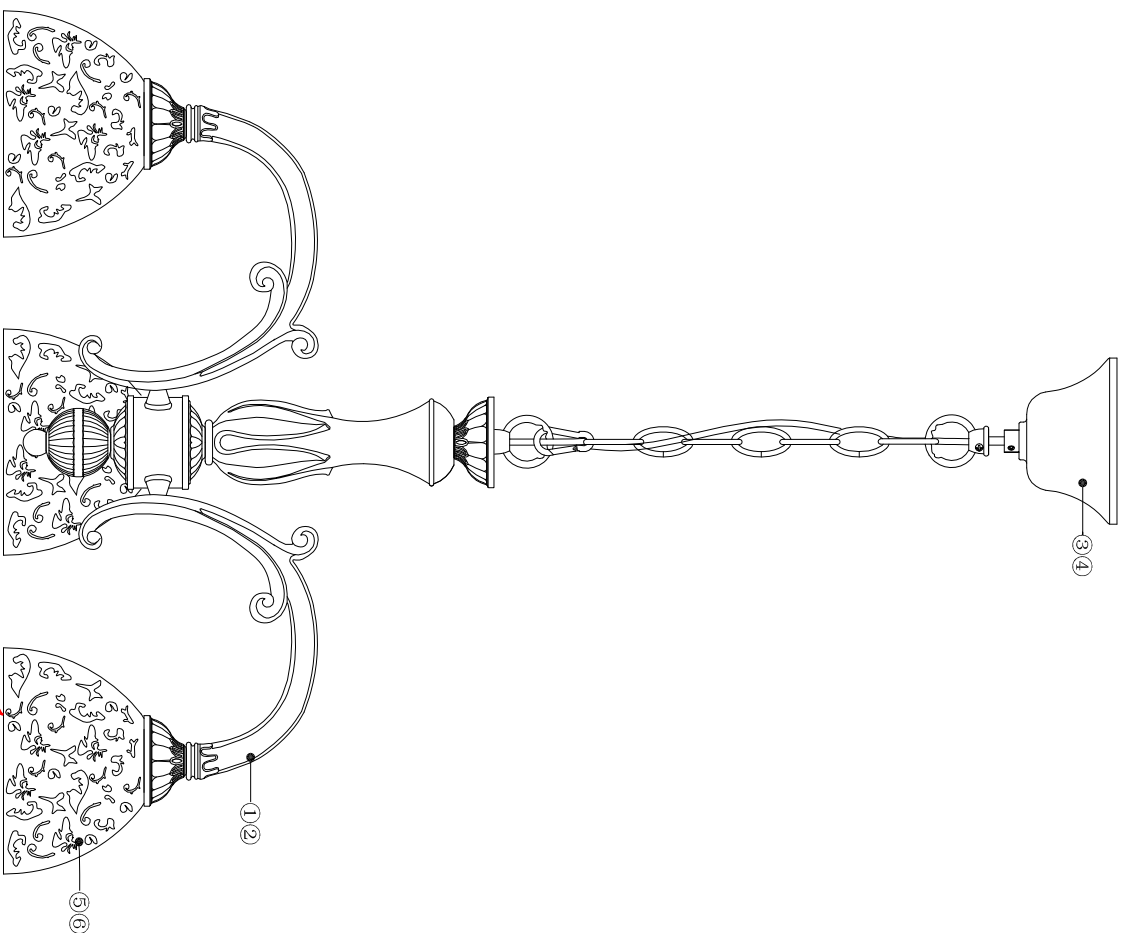

# INSTALLATION INSTRUCTION ART. 2866/5 ODEON LIGHT

G2866