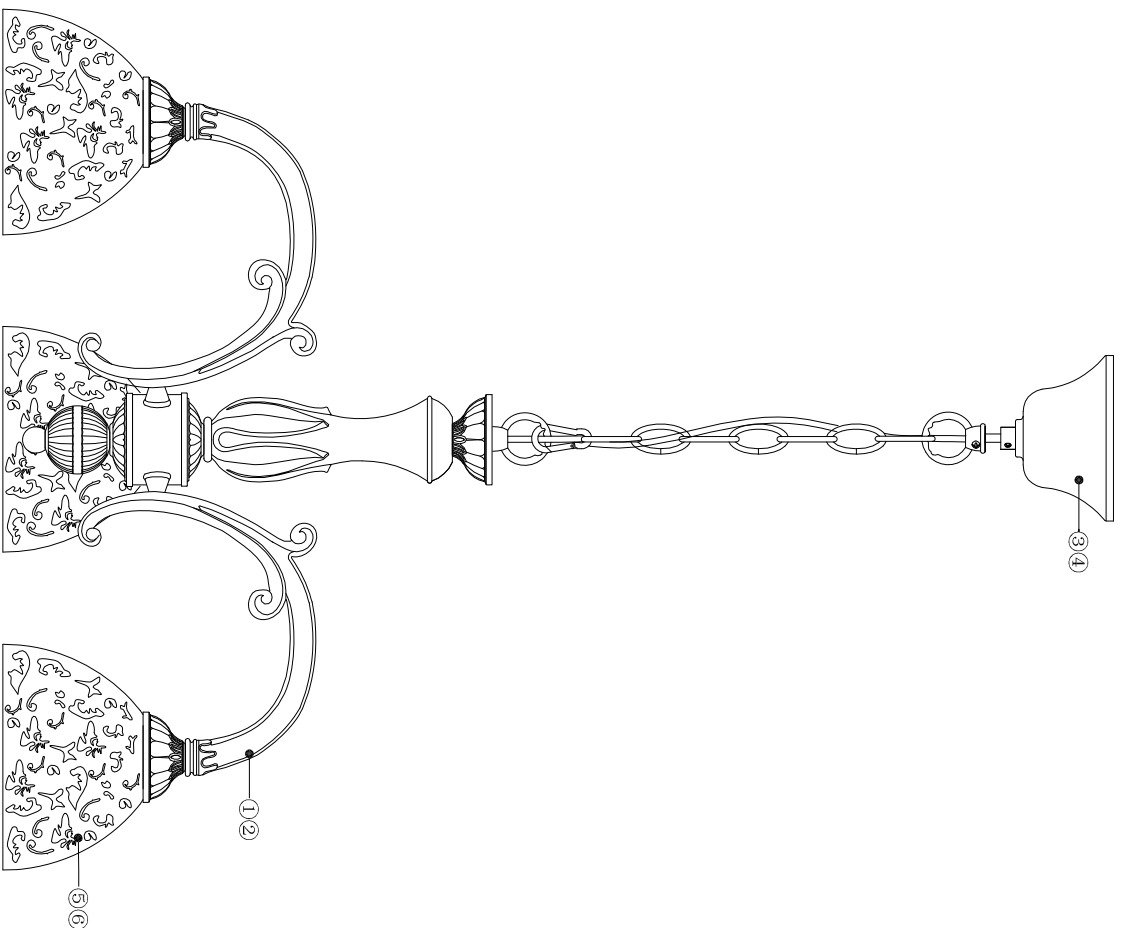

INSTALLATION INSTRUCTION ART.2866/3 ODEON LIGHT

G2866