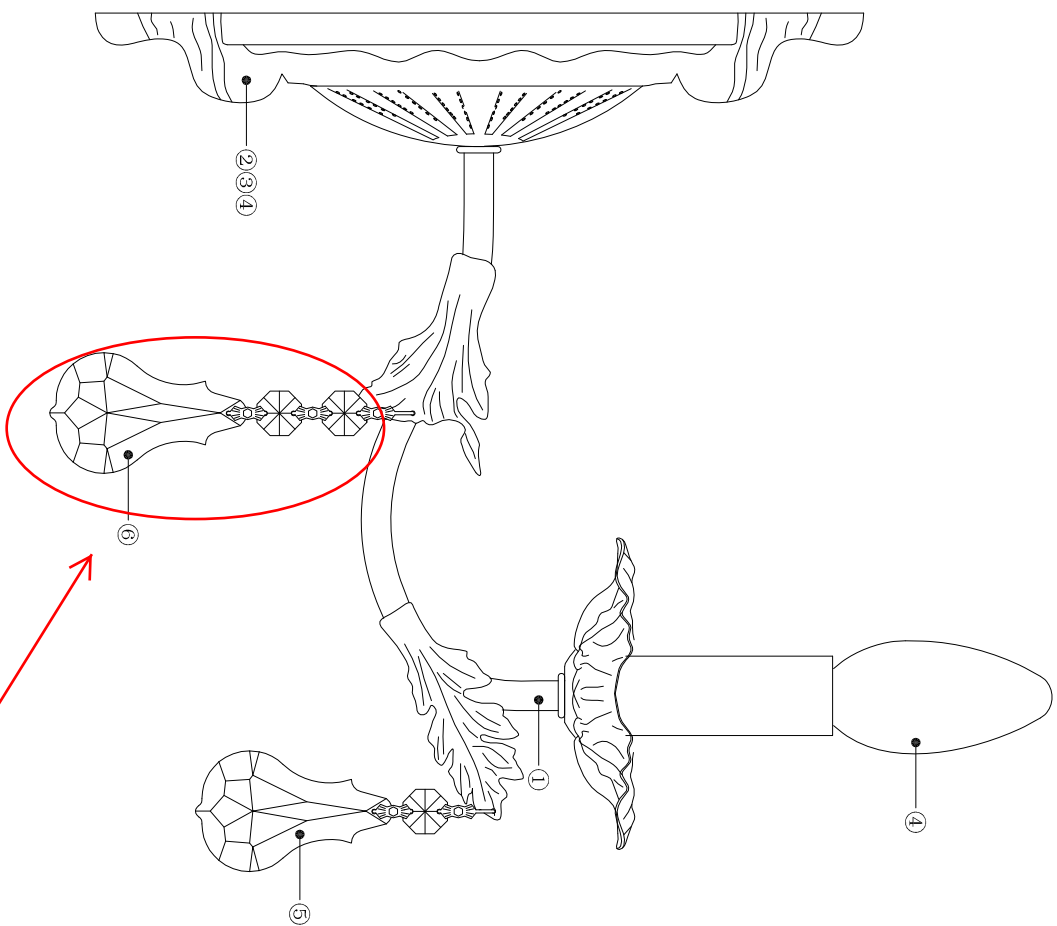

# INSTALLATION INSTRUCTION ART.2865/1W ODEON LIGHT

**CR2865**