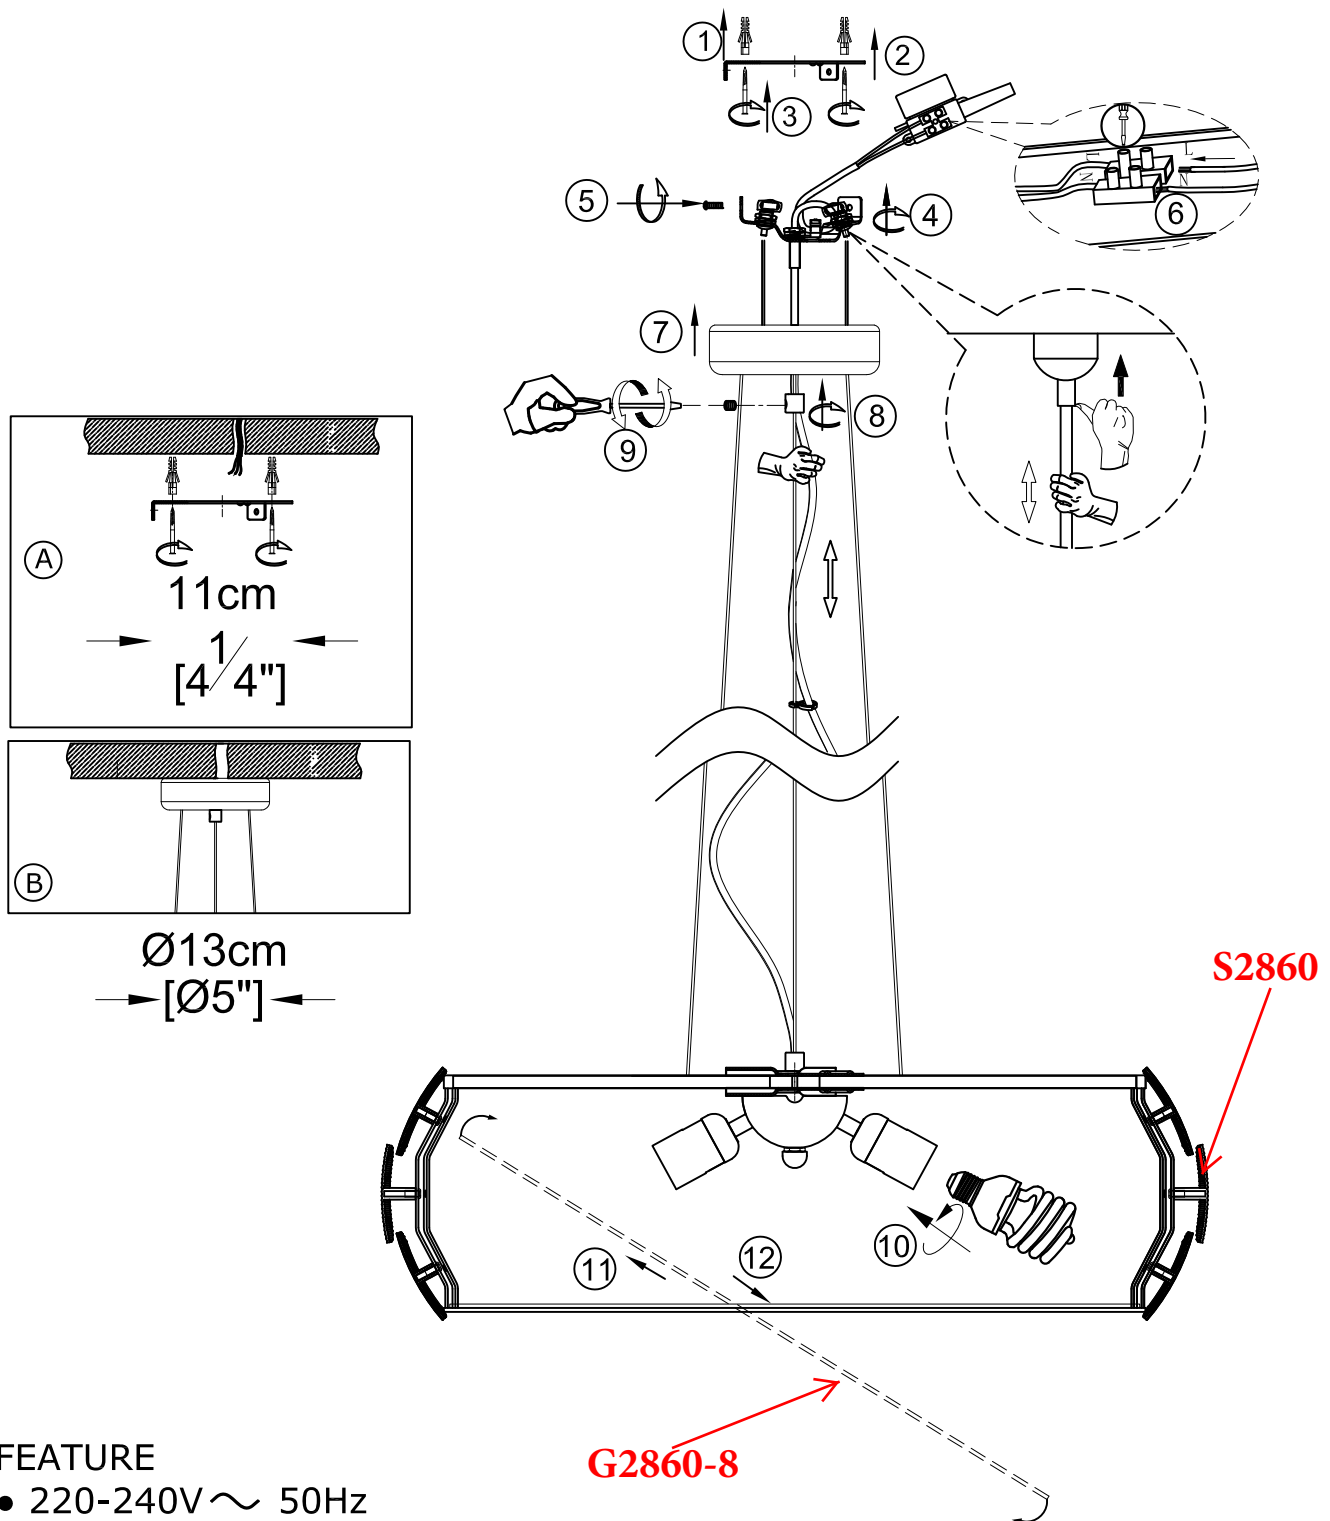

ODEON LIGHT INSTALLATION INSTRUCTION

Item No. : 2860/8

FEATURE

- 220-240V ~ 50Hz
- Lamp Type: E27 8 X Max24W 

The lamp can be only indoor used

If in doubt, consult a qualified electrician or contact your retail outlet. Ensure that you always install the fitting to the relevant regulations. Certain regulations indicate that lighting fittings should be installed by a qualified electrician.