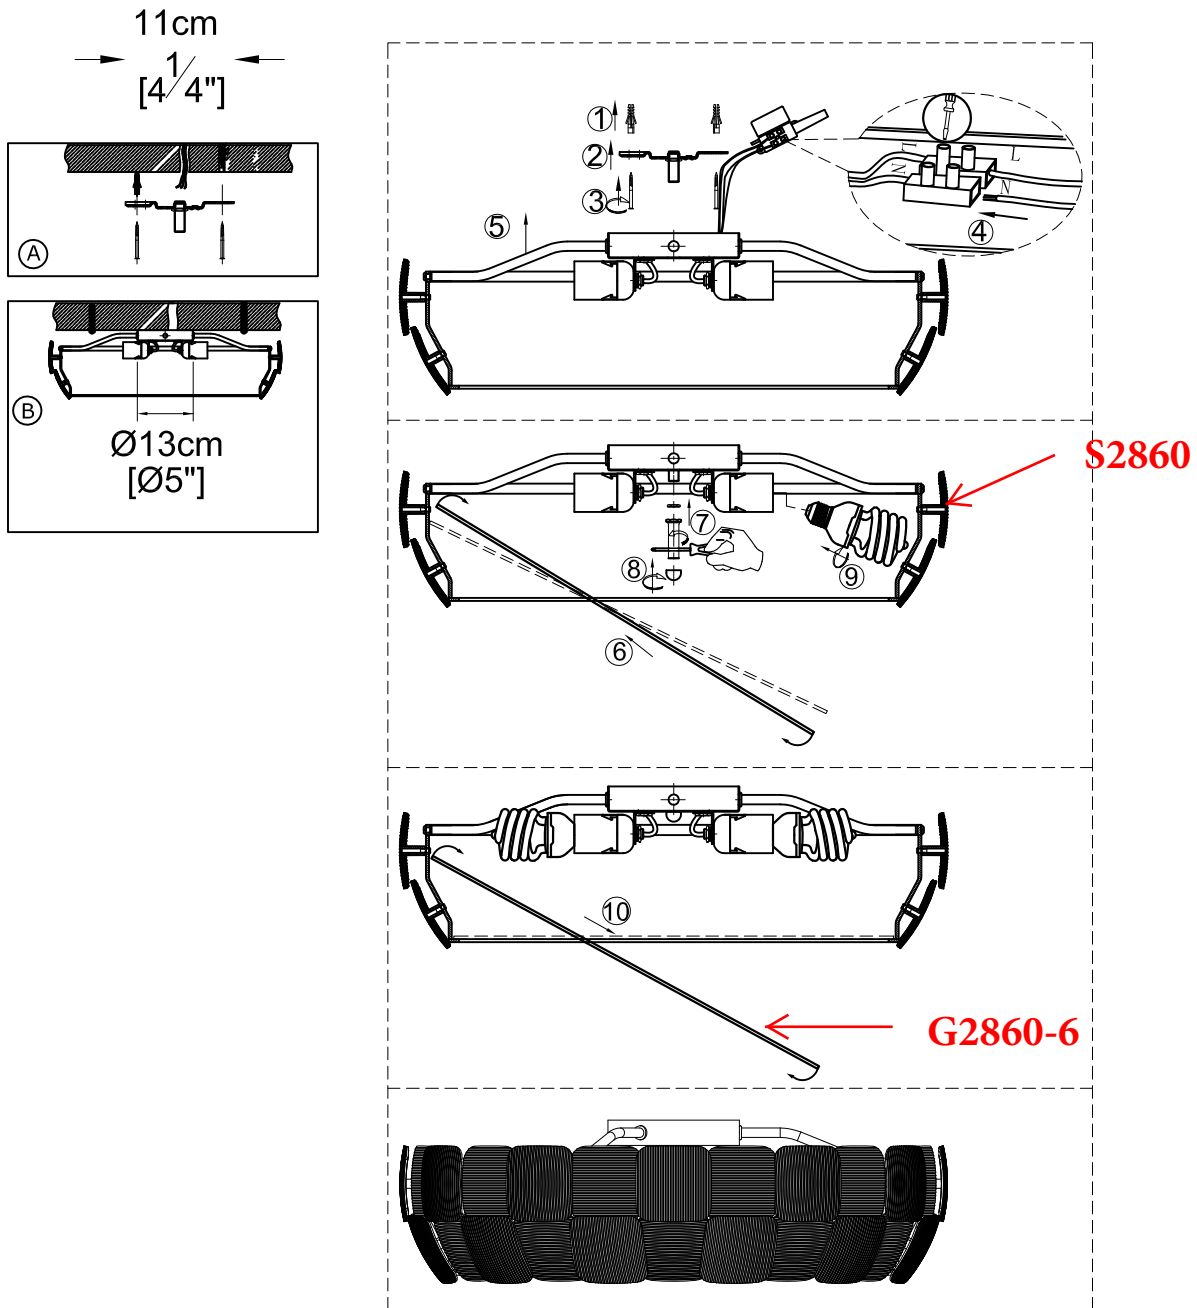

ODEON LIGHT INSTALLATION INSTRUCTION

Item No.: 2860/6C

FEATURE

- 220-240V ~ 50Hz
- Lamp Type: E27 6 X Max24W 

The lamp can be only indoor used

If in doubt, consult a qualified electrician or contact your retail outlet. Ensure that you always install the fitting to the relevant regulations. Certain regulations indicate that lighting fittings should be installed by a qualified electrician.