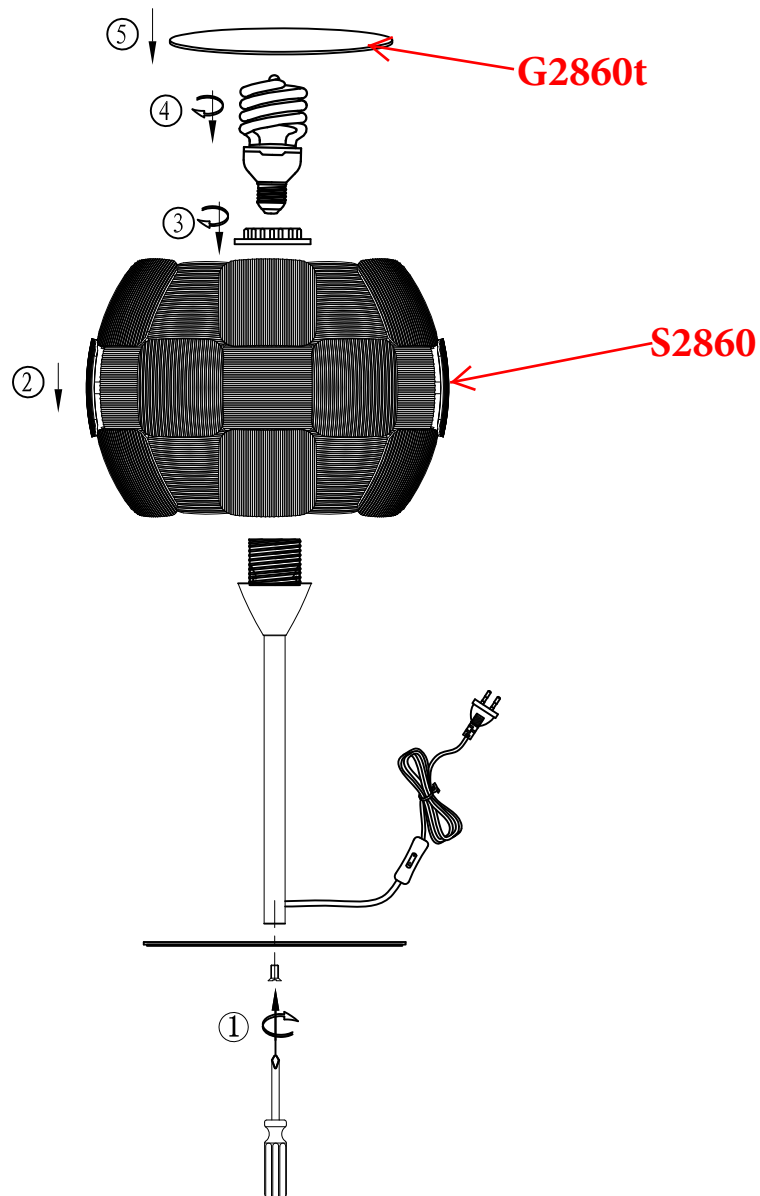

# ODEON LIGHT INSTALLATION INSTRUCTION

Item No. : 2860/1T

## FEATURE

- 220-240V ~ 50Hz
- Lamp Type: E27 1 X Max24W 

The lamp can be only indoor used

If in doubt, consult a qualified electrician or contact your retail outlet. Ensure that you always install the fitting to the relevant regulations. Certain regulations indicate that lighting fittings should be installed by a qualified electrician.