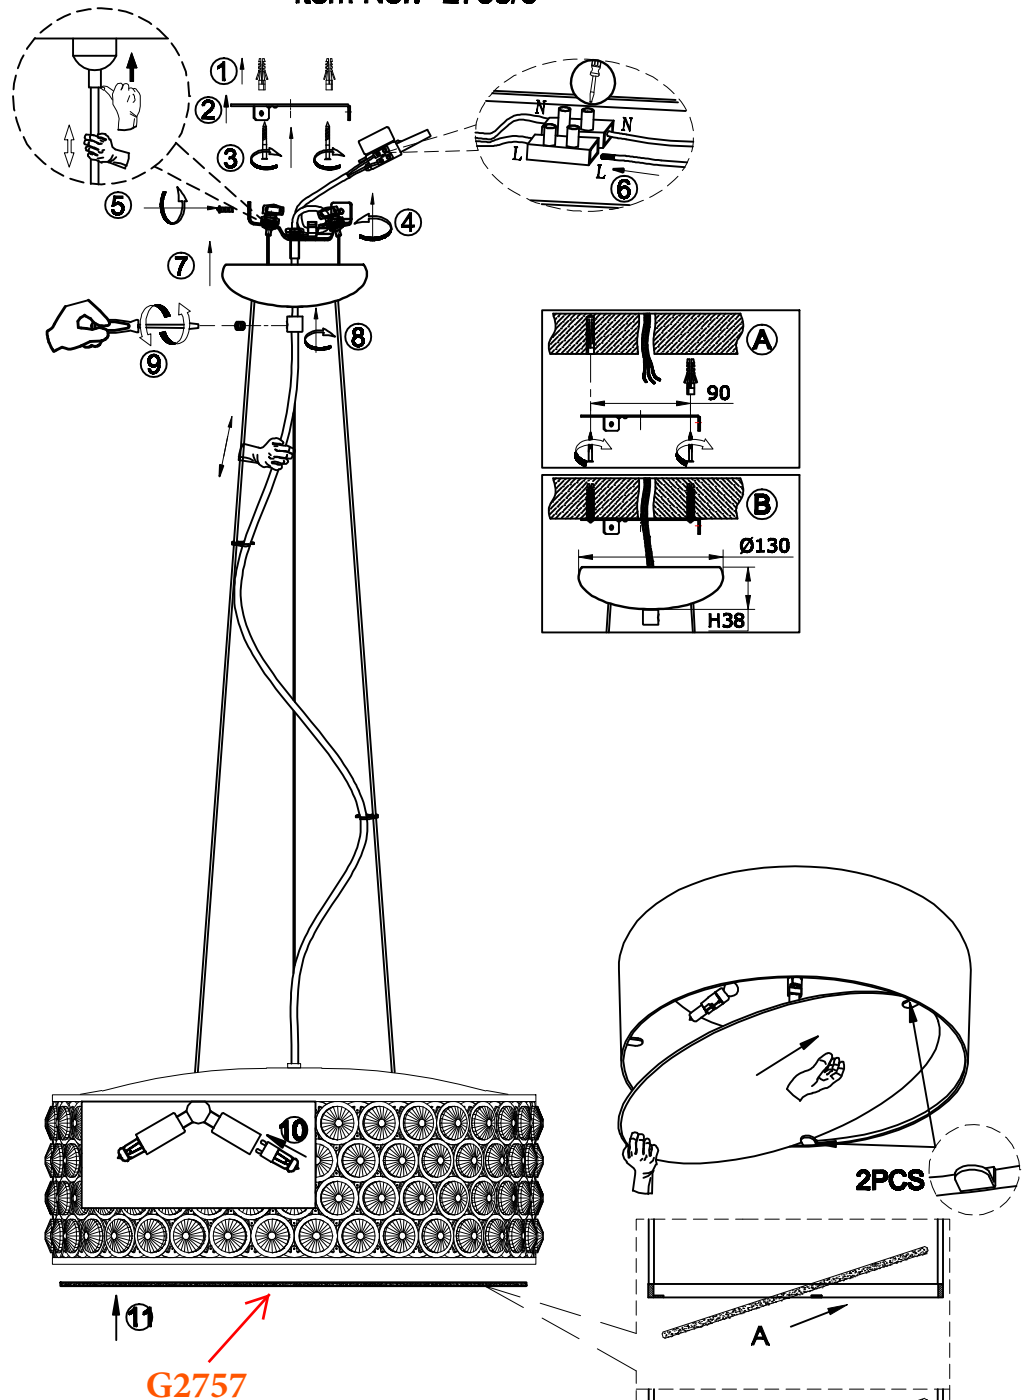

ODEON LIGHT INSTALLATION INSTRUCTION

Item No.: 2758/6

FEATURE

●220-240V~50Hz

●Lamp Type: G9 6× MAX 42W

The lamp can be only indoor used

If in doubt, consult a qualified electrician or contact your retail outlet. Ensure that you always install the fitting to the relevant regulations. Certain regulations indicate that lighting fittings should be installed by a qualified electrician.