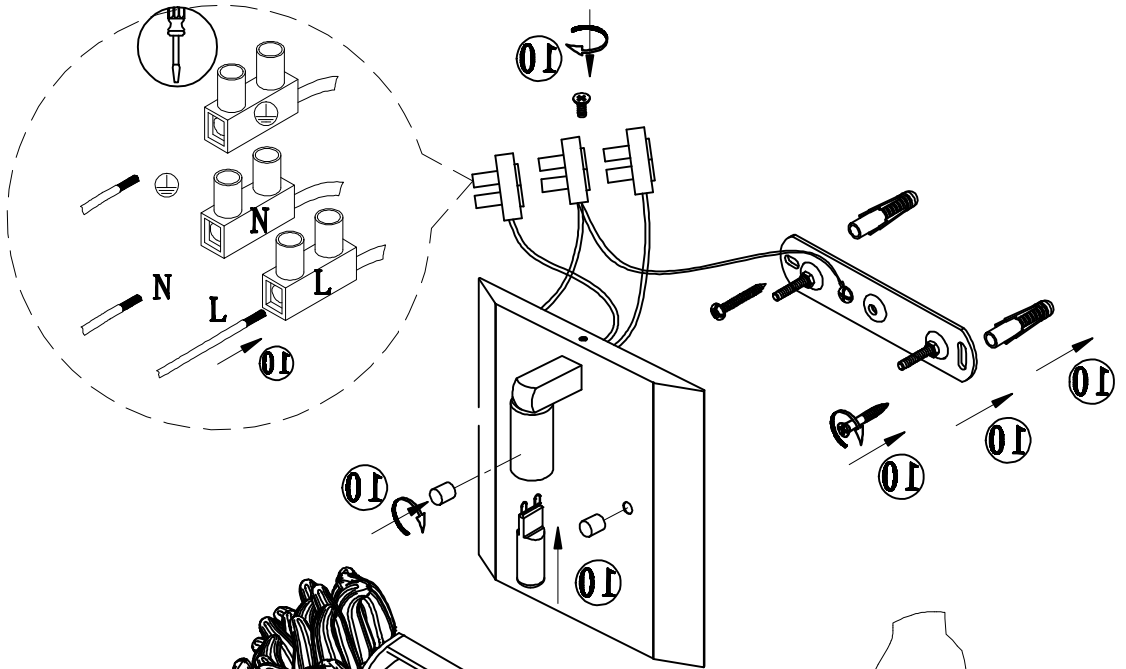

ODEON LIGHT INSTALLATION INSTRUCTION

Item No.: 2755/1W

CR2755

If the part like pimientos falls off when assembling, please re-assemble it in the way of above sketch map.

G2755w

FEATURE

- 220-240V ~ 50Hz

- Lamp Type: G9 1× Max 42W

The lamp can be only indoor used

If in doubt, consult a qualified electrician or contact your retail outlet.

Ensure that you always install the fitting to the relevant regulations.

Certain regulations indicate that lighting fittings should be installed by a qualified electrician.