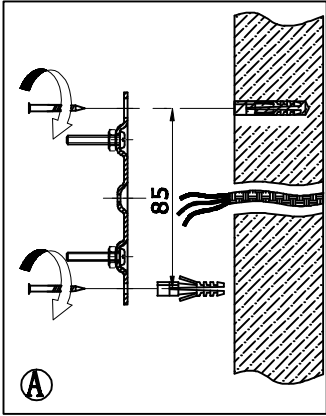

ODEON LIGHT INSTALLATION INSTRUCTION

Item No.: 2755/1W

CR2755

If the part like pimientos falls off when assembling, please re-assemble it in the way of above sketch map.

G2755w

FEATURE

- 220-240V ~ 50Hz

- Lamp Type: G9 1× Max 42W