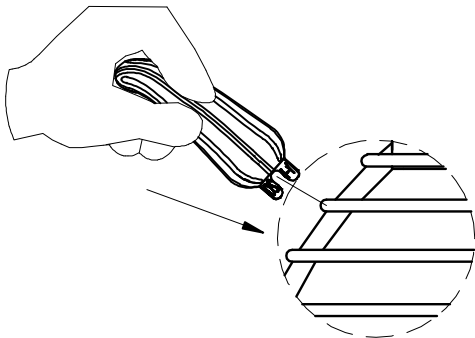

ODEON LIGHT INSTALLATION INSTRUCTION

Item No.: 2755/1W

CR2755

If the part like pimientos falls off when assembling, please re-assemble it in the way of above sketch map.

G2755w

FEATURE

- 220-240V ~ 50Hz

- Lamp Type: G9 1× Max 42W