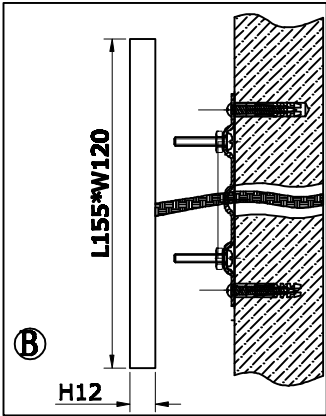

ODEON LIGHT INSTALLATION INSTRUCTION

Item No.: 2755/1W

CR2755

If the part like pimientos falls off when assembling, please re-assemble it in the way of above sketch map.

G2755w

FEATURE

- 220-240V ~ 50Hz

- Lamp Type: G9 1× Max 42W