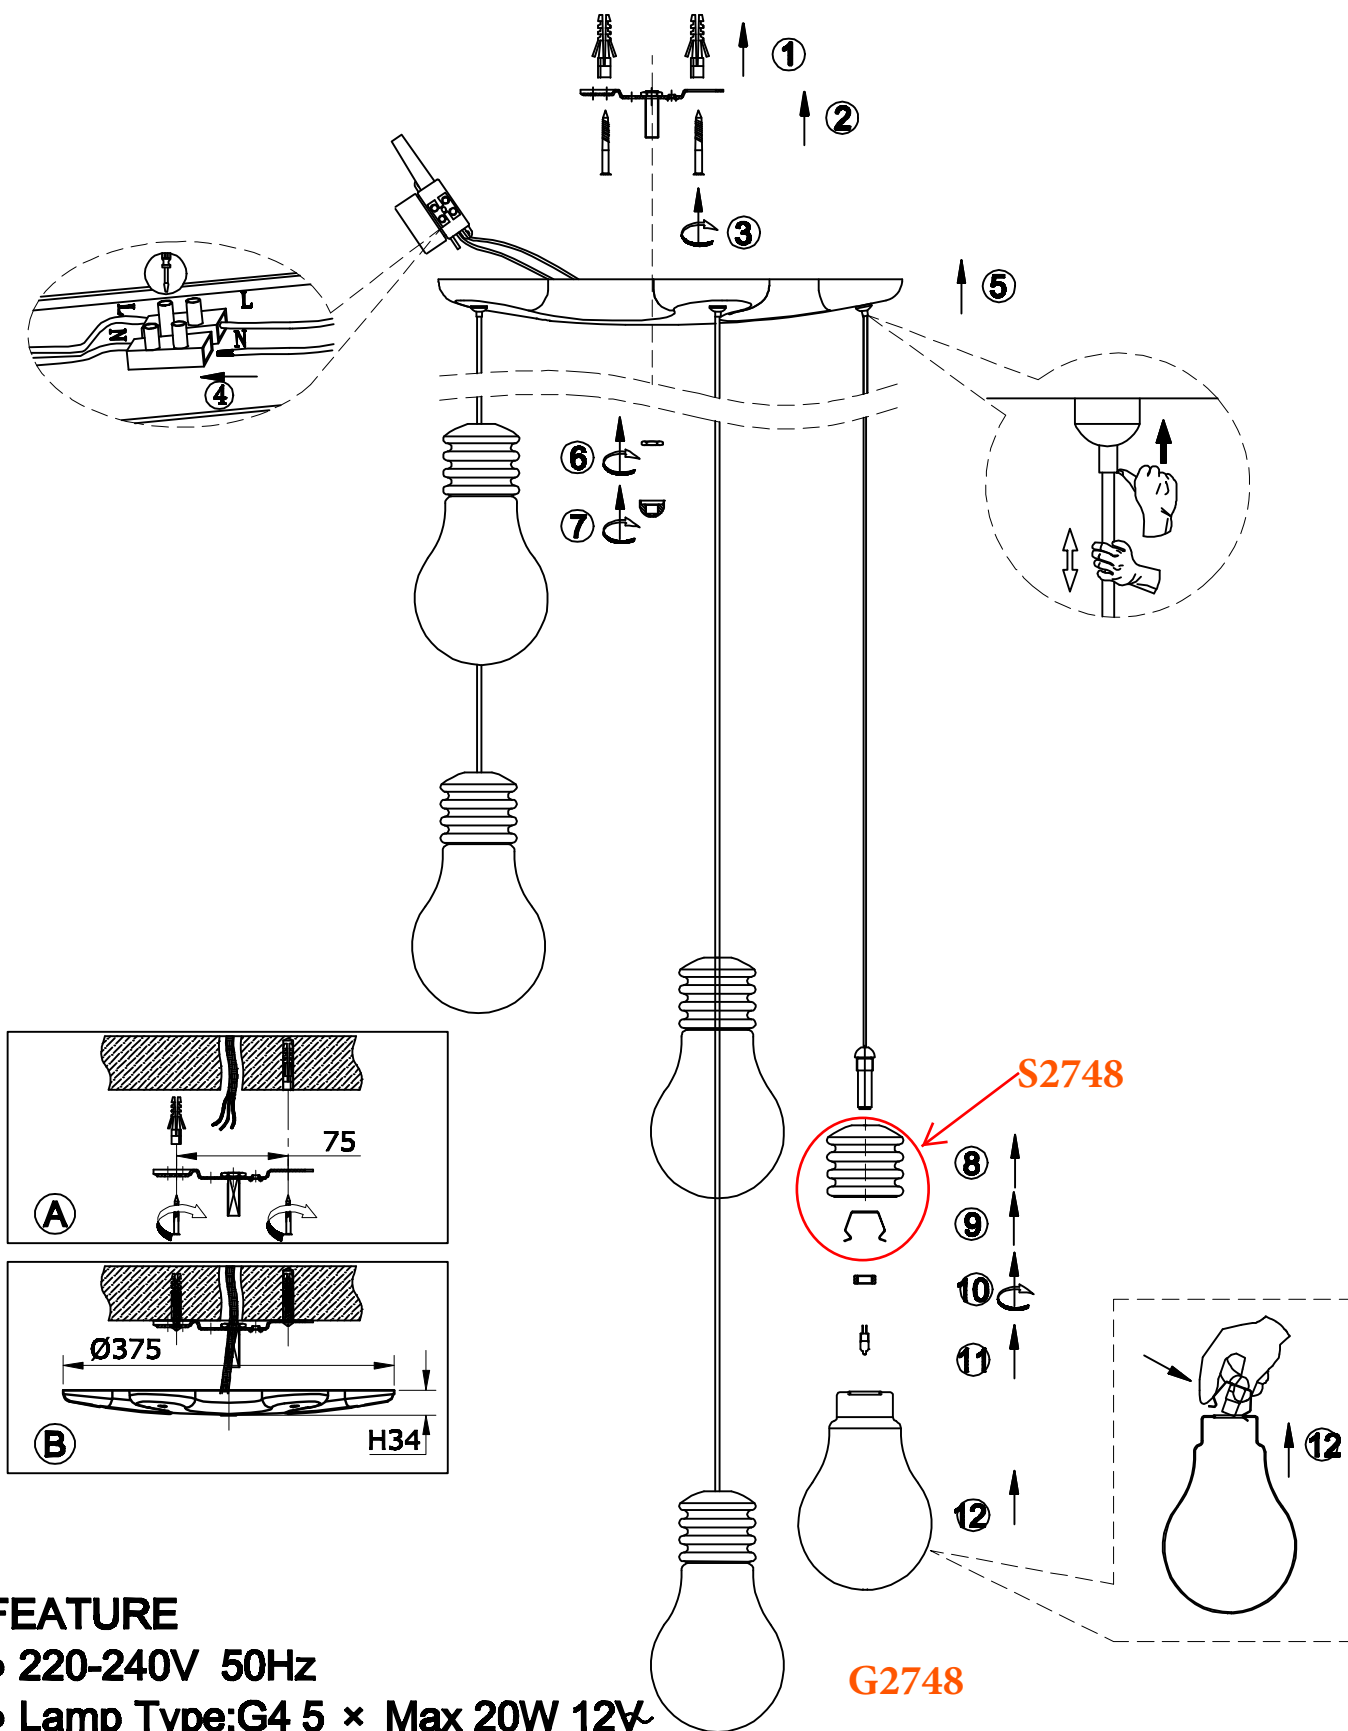

ODEON LIGHT

INSTALLATION INSTRUCTION

Item No.: 2748/5

FEATURE

- 220-240V 50Hz
- Lamp Type: G4 5 × Max 20W 12V

The lamp can be only indoor used

If in doubt, consult a qualified electrician or contact your retail outlet. Ensure that you always install the fitting to the relevant regulations. Certain regulations indicate that lighting fittings should be installed by a qualified electrician.