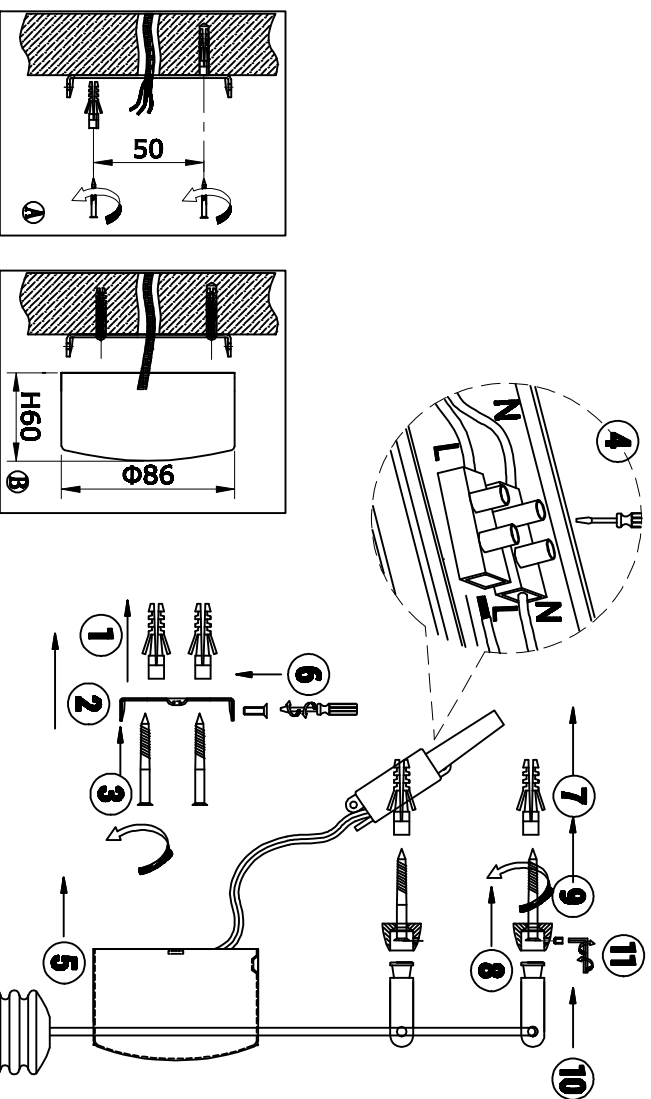

ODEON LIGHT

INSTALLATION INSTRUCTION

Item No.: 2748/2W

FEATURE

- 220-240V 50Hz
 - Lamp Type: G4 2 x Max 35W 12V~
- The lamp can be only indoor used

If in doubt, consult a qualified electrician or contact your retail outlet. Ensure that you always install the fitting to the relevant regulations. Certain regulations indicate that lighting fittings should be installed by a qualified electrician.