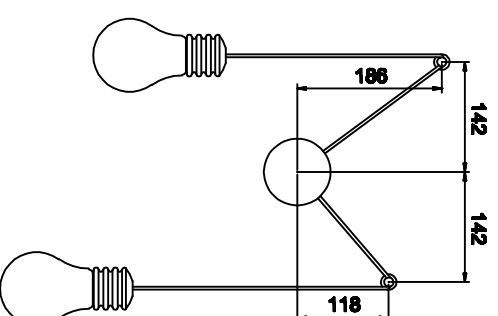

ODEON LIGHT

INSTALLATION INSTRUCTION

Item No.: 2748/2W

FEATURE

- 220-240V 50Hz
 - Lamp Type: G4 2 x Max 35W 12V~
- The lamp can be only indoor used

If in doubt, consult a qualified electrician or contact your retail outlet. Ensure that you always install the fitting to the relevant regulations. Certain regulations indicate that lighting fittings should be installed by a qualified electrician.