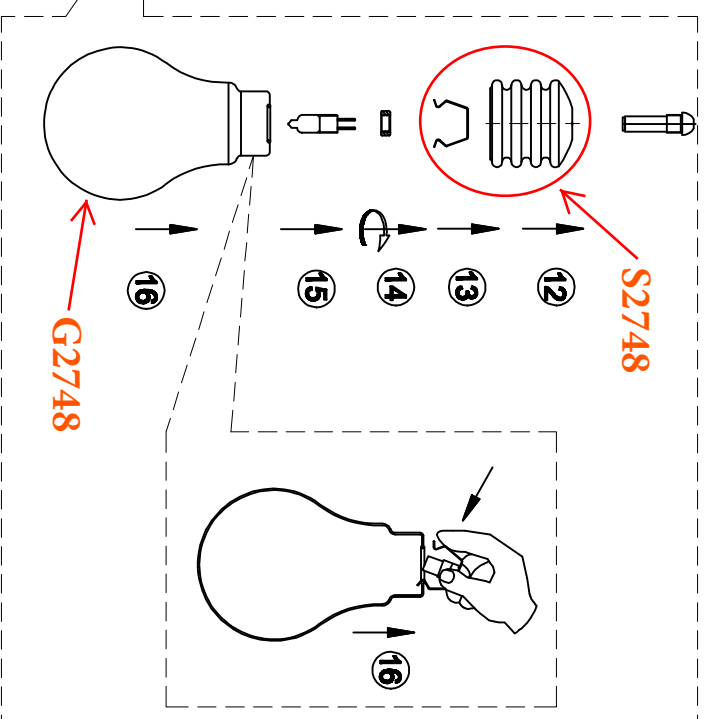

ODEON LIGHT

INSTALLATION INSTRUCTION

Item No.: 2748/2W

FEATURE

- 220-240V 50Hz
 - Lamp Type: G4 2 x Max 35W 12V~
- The lamp can be only indoor used

If in doubt, consult a qualified electrician or contact your retail outlet. Ensure that you always install the fitting to the relevant regulations. Certain regulations indicate that lighting fittings should be installed by a qualified electrician.