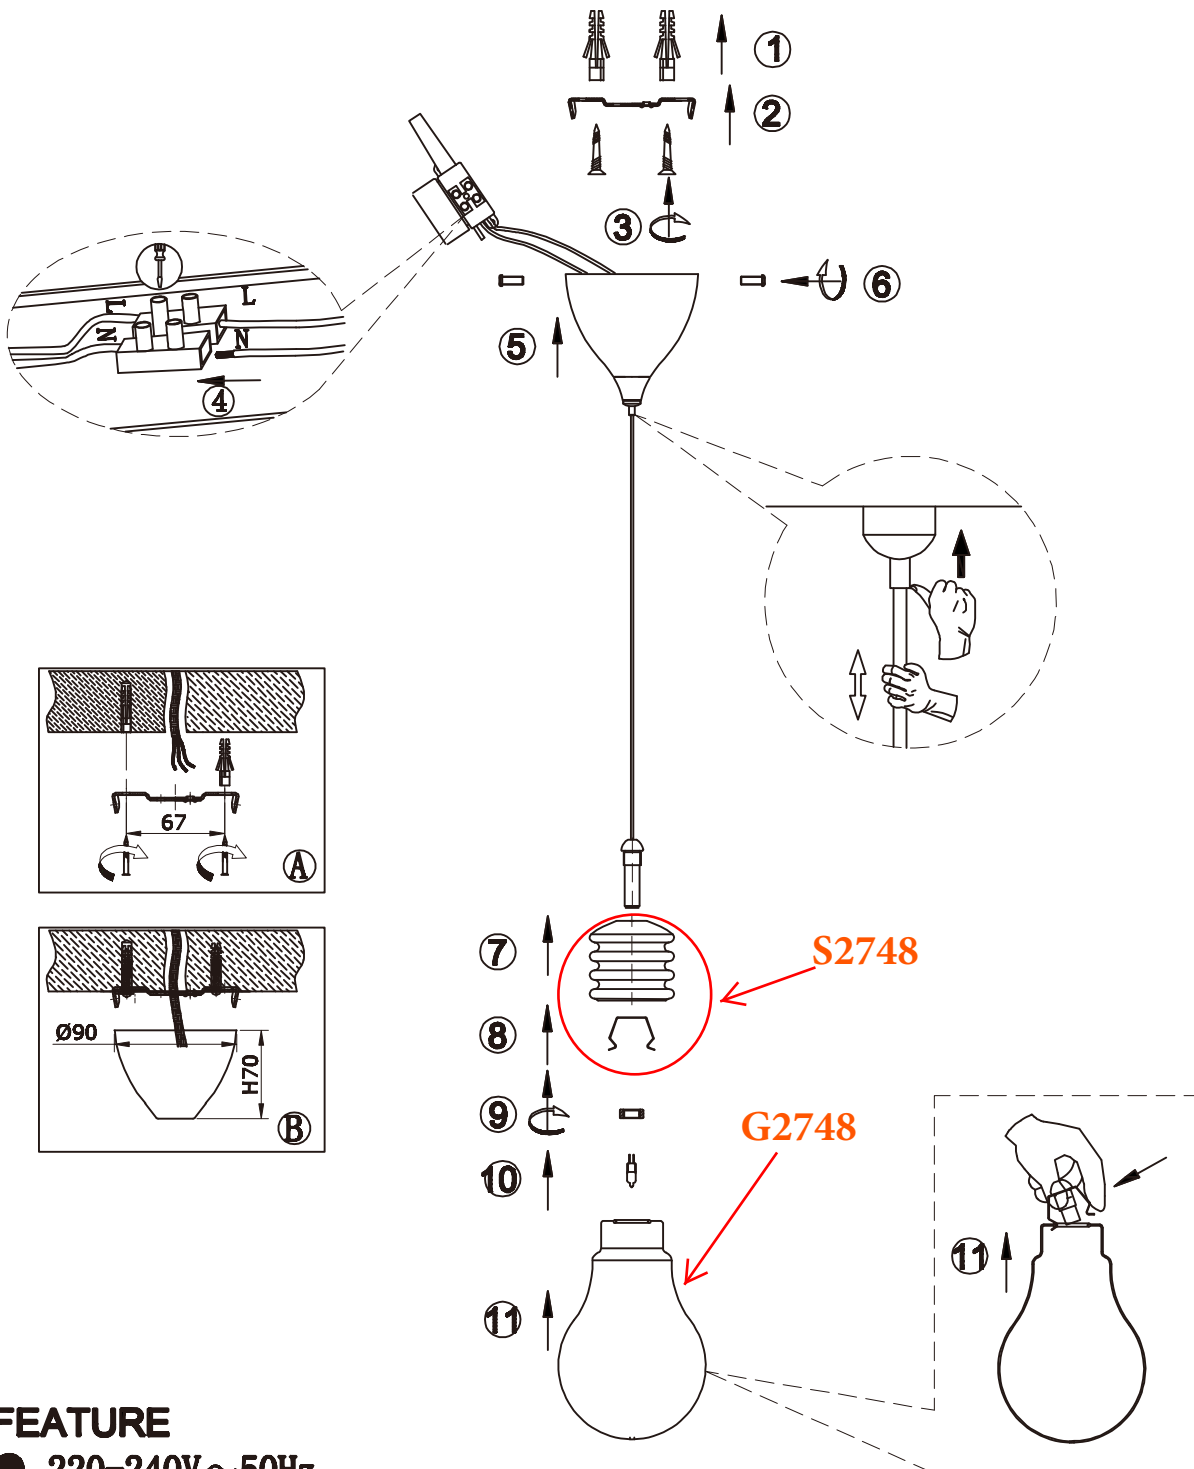

ODEON LIGHT INSTALLATION INSTRUCTION

Item No. : 2748/1

FEATURE

- 220-240V ~ 50Hz
- Lamp Type: G4 Max 35W 12V ~

The lamp can be only indoor used

If in doubt, consult a qualified electrician or contact your retail outlet. Ensure that you always install the fitting to the relevant regulations. Certain regulations indicate that lighting fittings should be installed by a qualified electrician.