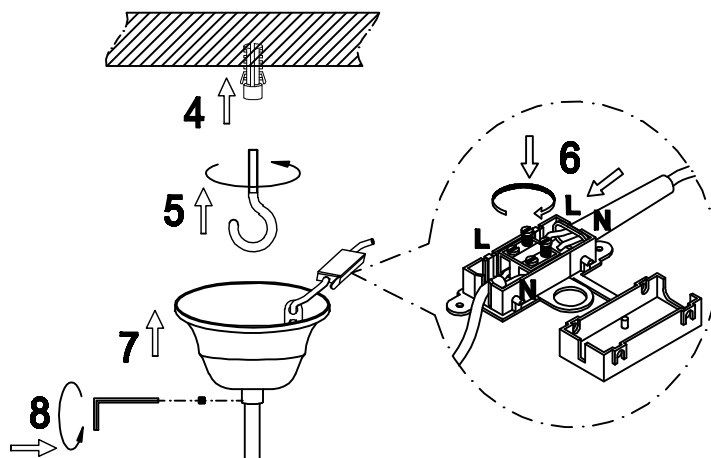

INSTALLATION INSTRUCTION

ODEON LIGHT art.2633/5

1. tight the lamp standard to the iron of lamp body
2. use the screw to fixed well the lamp standard
3. fixed the lifting hook on the ceiling
4. put the lampbody on the lifting hook
5. connect the power wire of the lamp body and outer power supply
6. put the canopy on the ceiling, and fixed well by screw
7. take away the outer ring from the lampholder
8. put the lampshade on the lampholder
9. Tight lamp holder outer ring, fixed the shade to the lamp holder
10. install the bulb