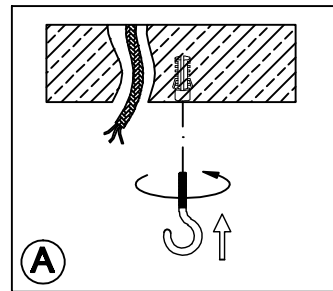

INSTALLATION INSTRUCTION

ODEON LIGHT art.2633/5

1. tight the lamp standard to the iron of lamp body
2. use the screw to fixed well the lamp standard
3. fixed the lifting hook on the ceiling
4. put the lampbody on the lifting hook
5. connect the power wire of the lamp body and outer power supply
6. put the canopy on the ceiling, and fixed well by screw
7. take away the outer ring from the lampholder
8. put the lampshade on the lampholder
9. Tight lamp holder outer ring, fixed the shade to the lamp holder
10. install the bulb