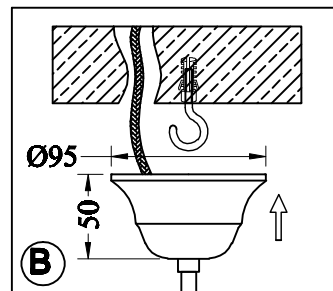

INSTALLATION INSTRUCTION

ODEON LIGHT art.2633/5

1. tight the lamp standard to the iron of lamp body
2. use the screw to fixed well the lamp standard
3. fixed the lifting hook on the ceiling
4. put the lampbody on the lifting hook
5. connect the power wire of the lamp body and outer power supply
6. put the canopy on the ceiling, and fixed well by screw
7. take away the outer ring from the lampholder
8. put the lampshade on the lampholder
9. Tight lamp holder outer ring, fixed the shade to the lamp holder
10. install the bulb