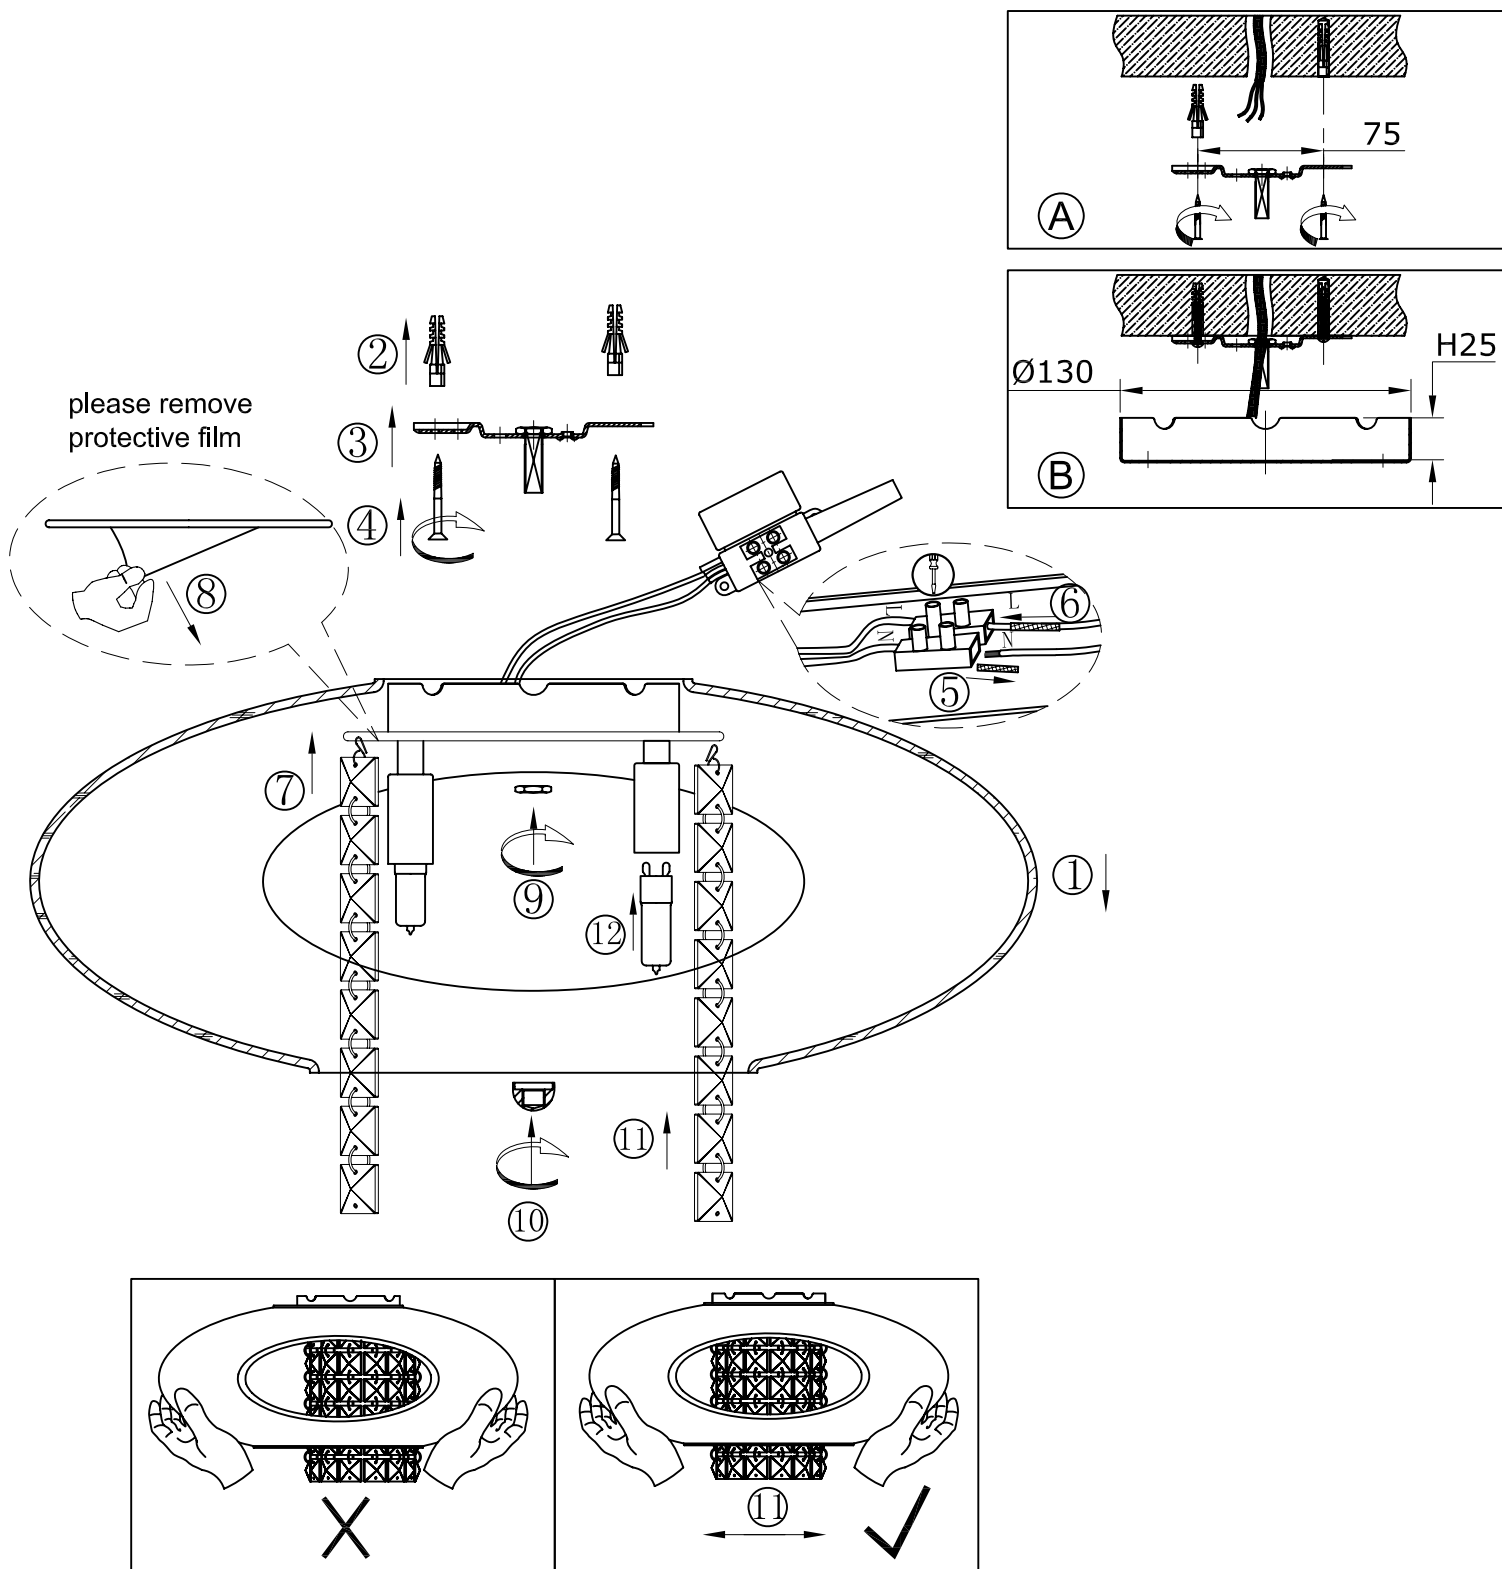

# ODEON LIGHT INSTALLATION INSTRUCTION

Item No.:2604/4C

## FEATURE

- 220-240V~50Hz
- Lamp Type:G9 4 × MAX 42W

The lamp can be only indoor used

If in doubt,consult a qualified electrician or contact your retail outlet. Ensure that you always install the fitting to the relevant regulations.Certain regulations indicate that lighting fittings should be installed by a qualified electrician.