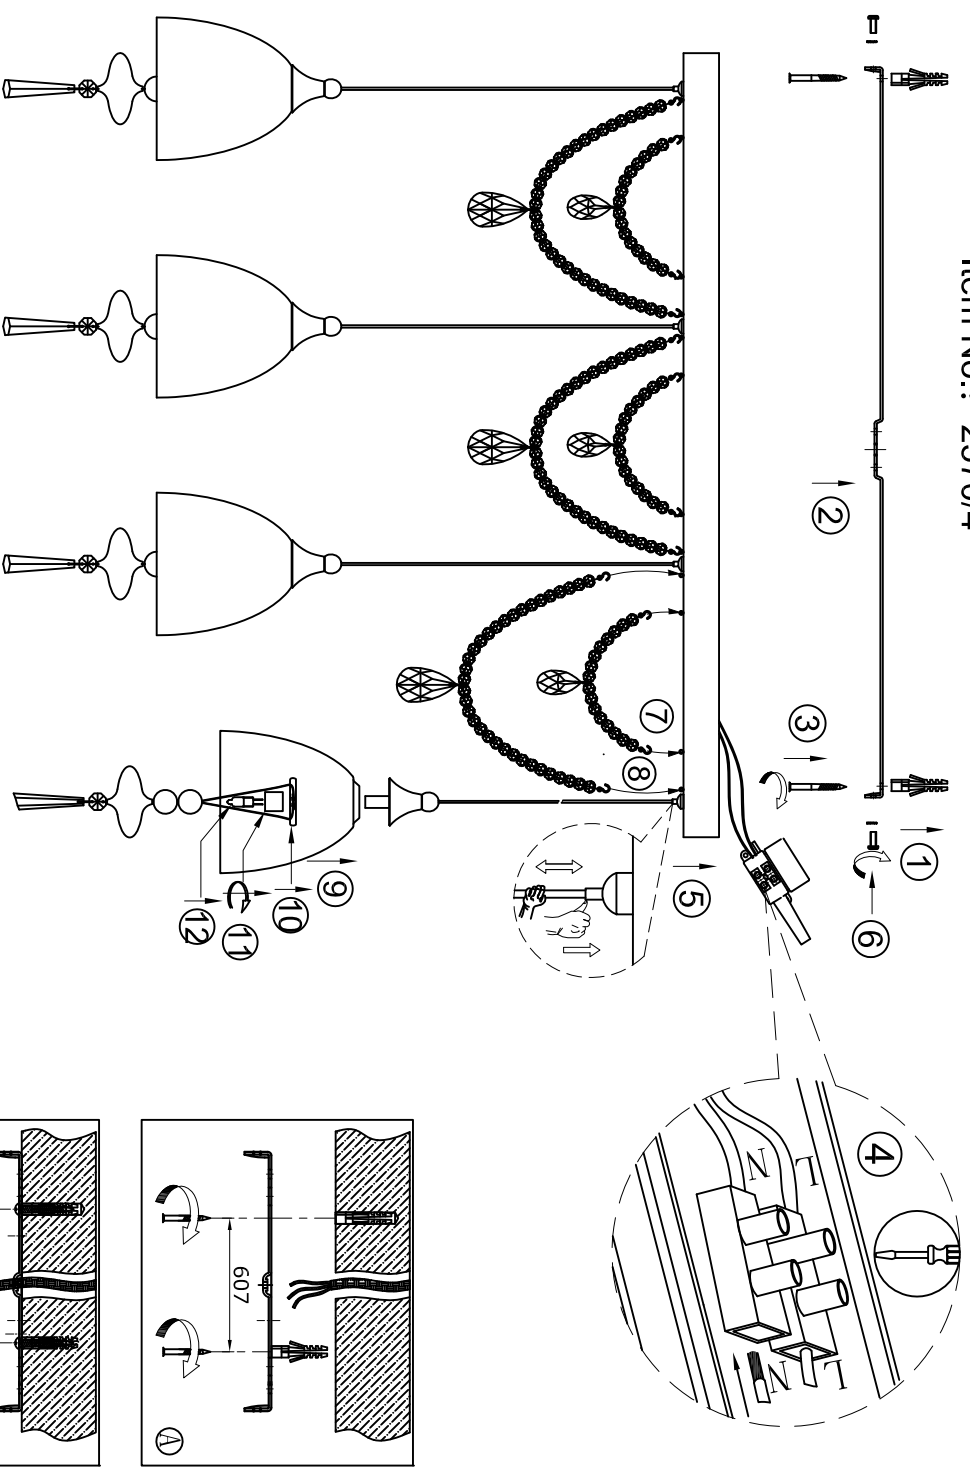

ODEON LIGHT INSTALLATION INSTRUCTION

Item No.: 2570/4

FEATURE

- 220-240V ~ 50Hz
- Lamp Type: G4 4 X Max 35W 12V ~

The lamp can be only indoor used

If in doubt, consult a qualified electrician or contact your retail outlet.