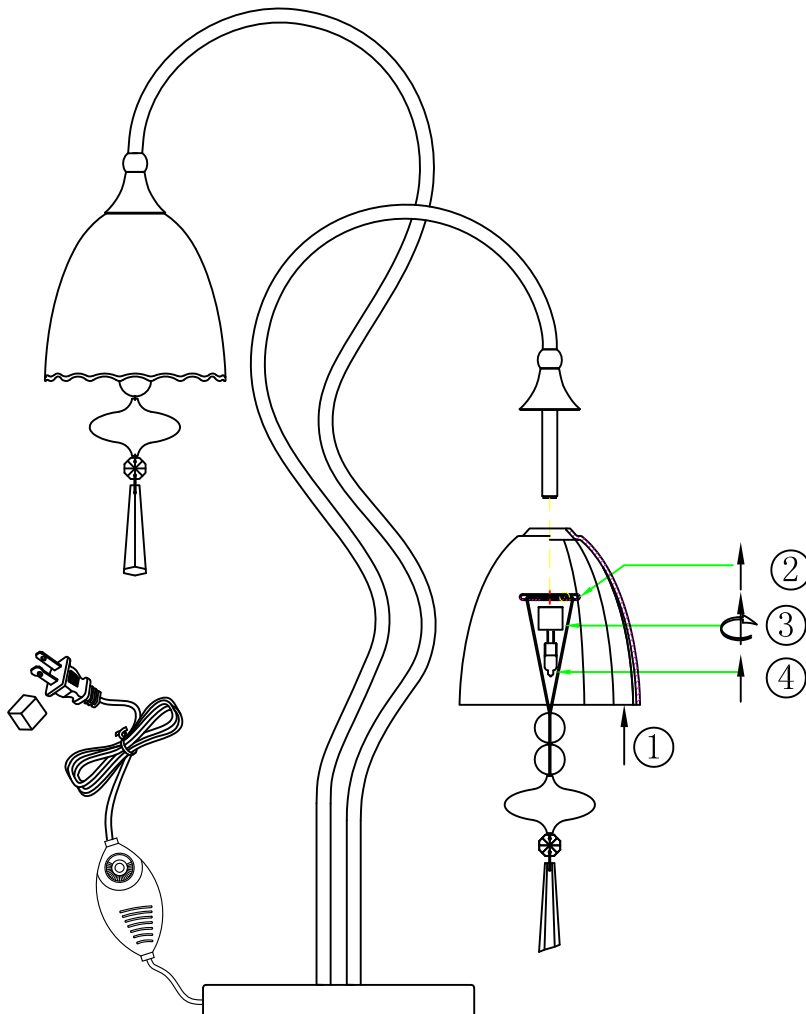

ODEON LIGHT INSTALLATION INSTRUCTION

Item No. : 2570/2T

FEATURE

- 220-240V ~ 50Hz
- Lamp Type:G4 2 X MAX 35W 12V ~

The lamp can be only indoor used

If in doubt,consult a qualified electrician or contact your retail outlet.

Ensure that you always install the fitting to the relevant regulations.Certain regulations indicate that lighting fittings should be installed by a qualified electrician.