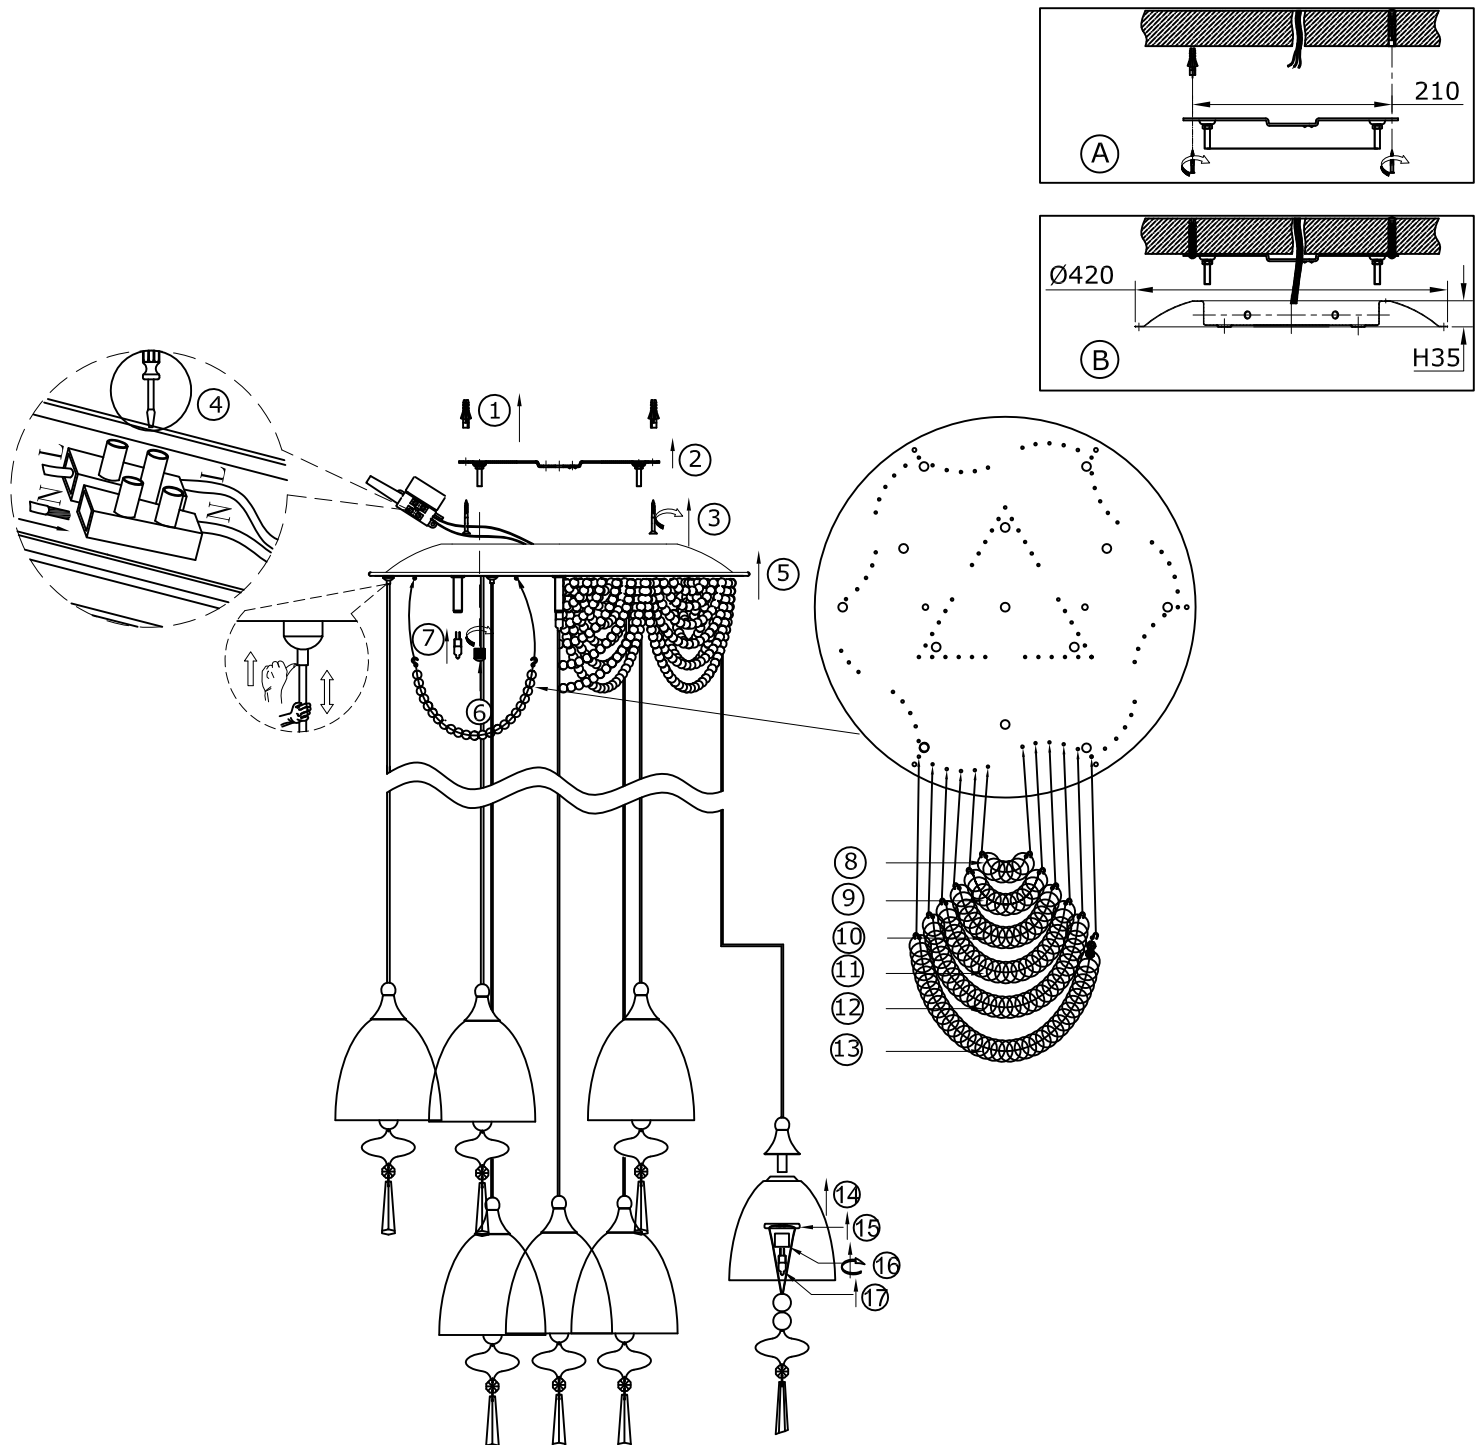

# ODEON LIGHT INSTALLATION INSTRUCTION

Item No. : 2570/13

## FEATURE

- 220-240V ~ 50Hz
  - Lamp Type: G4 13 X Max 20W 12V ~
- The lamp can be only indoor used

If in doubt, consult a qualified electrician or contact your retail outlet. Ensure that you always install the fitting to the relevant regulations. Certain regulations indicate that lighting fittings should be installed by a qualified electrician.