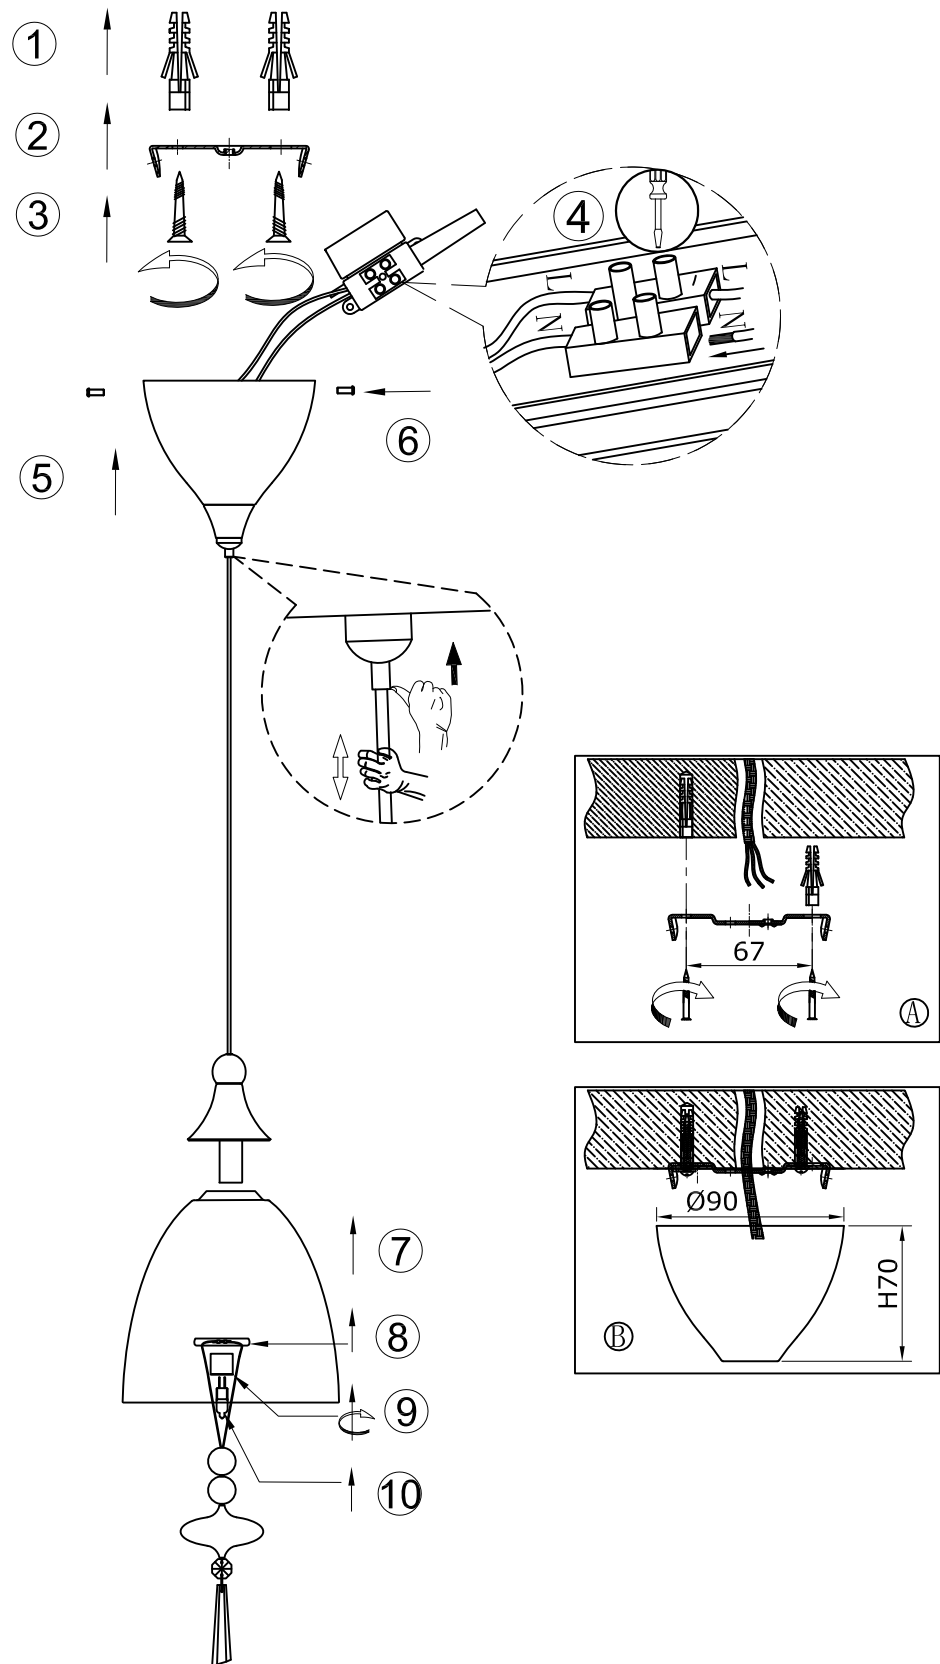

# ODEON LIGHT INSTALLATION INSTRUCTION

Item No.: 2570/1

## FEATURE

- 220-240V ~ 50Hz
- Lamp Type:G4 MAX 35W 12V ~

The lamp can be only indoor used

If in doubt,consult a qualified electrician or contact your retail outlet. Ensure that you always install the fitting to the relevant regulations.Certain regulations indicate that lighting fittings should be installed by a qualified electrician.