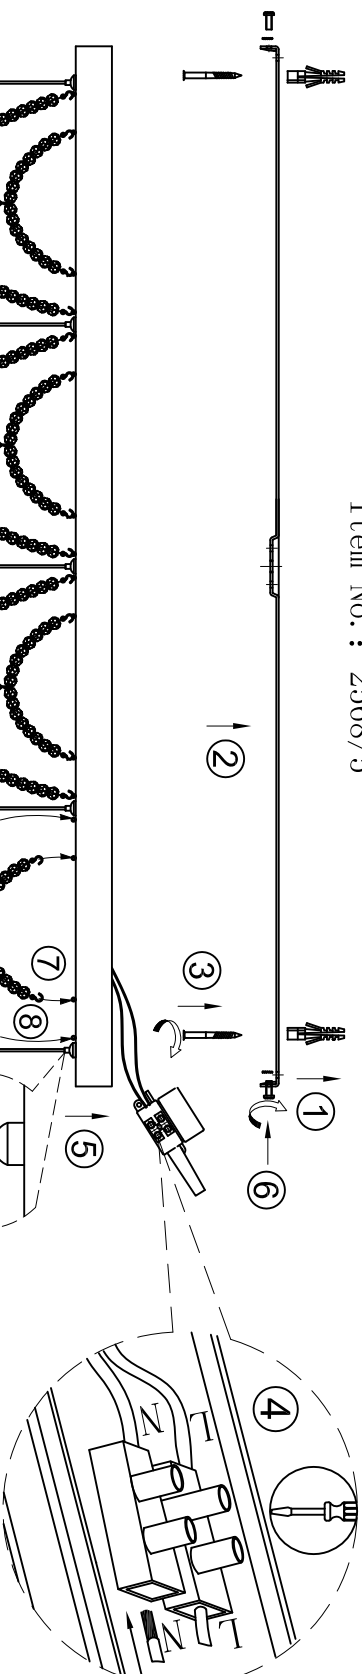

# ODEON LIGHT INSTALLATION INSTRUCTION

Item No. : 2568/5

## FEATURE

- 220-240V ~ 50Hz
- Lamp Type: G4 5 × Max 35W 12V ~

The lamp can be only indoor used

If in doubt, consult a qualified electrician or contact your retail outlet. Ensure that you always install the fitting to the relevant regulations. Certain regulations indicate that lighting fittings should be installed by a qualified electrician.