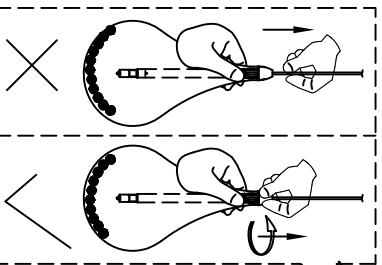

# ODEON LIGHT INSTALLATION INSTRUCTION

Item No. : 2568/5

## FEATURE

- 220-240V ~ 50Hz
- Lamp Type: G4 5 × Max 35W 12V ~

The lamp can be only indoor used

If in doubt, consult a qualified electrician or contact your retail outlet. Ensure that you always install the fitting to the relevant regulations. Certain regulations indicate that lighting fittings should be installed by a qualified electrician.