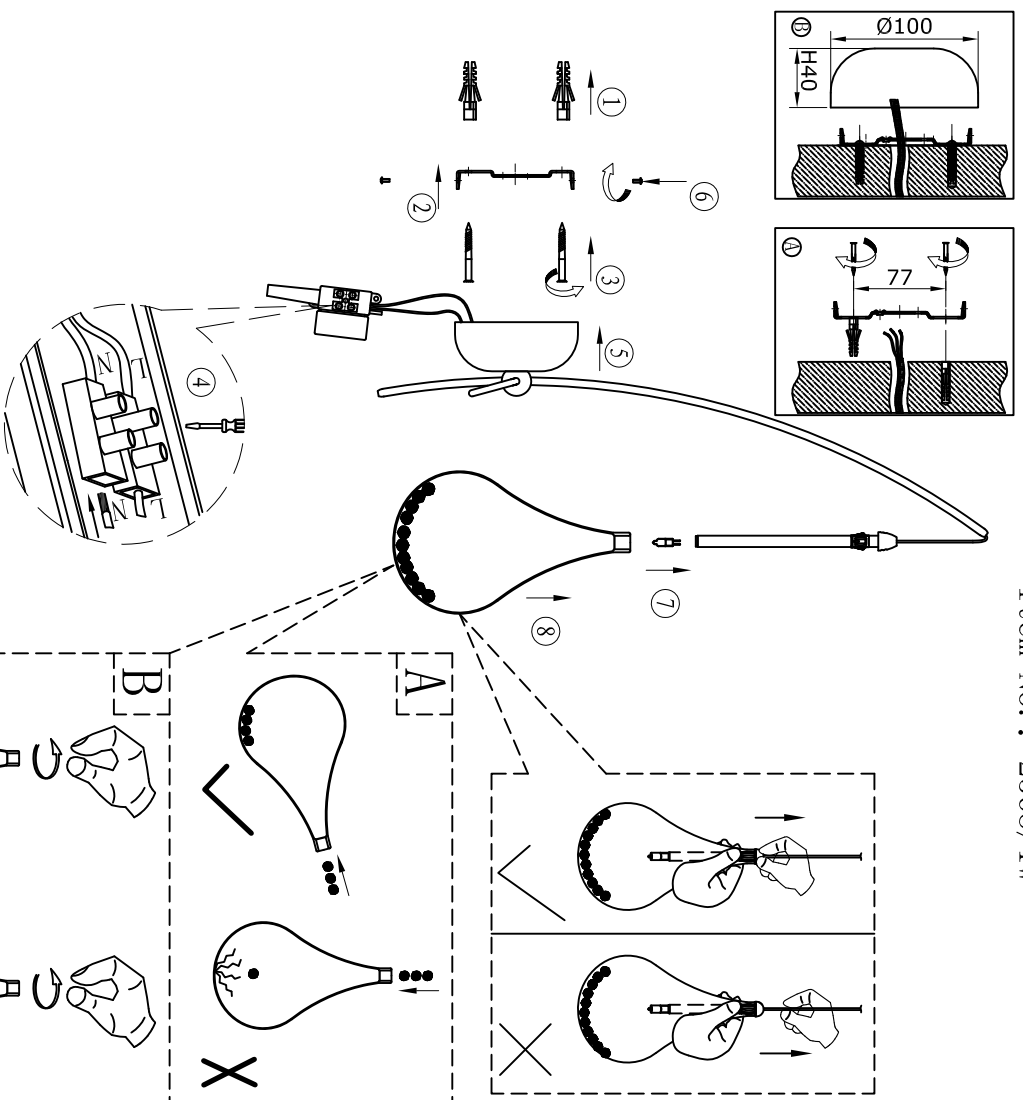

# ODEON LIGHT INSTALLATION INSTRUCTION

Item No. : 2568/1W

## FEATURE

● 220-240V~50Hz

● Lamp Type: G4 Max 35W 12V~

The lamp can be only indoor used  
 If in doubt, consult a qualified electrician or contact your retail outlet. Ensure that you always install the fitting to the relevant regulations. Certain regulations indicate that lighting fittings should be installed by a qualified electrician.