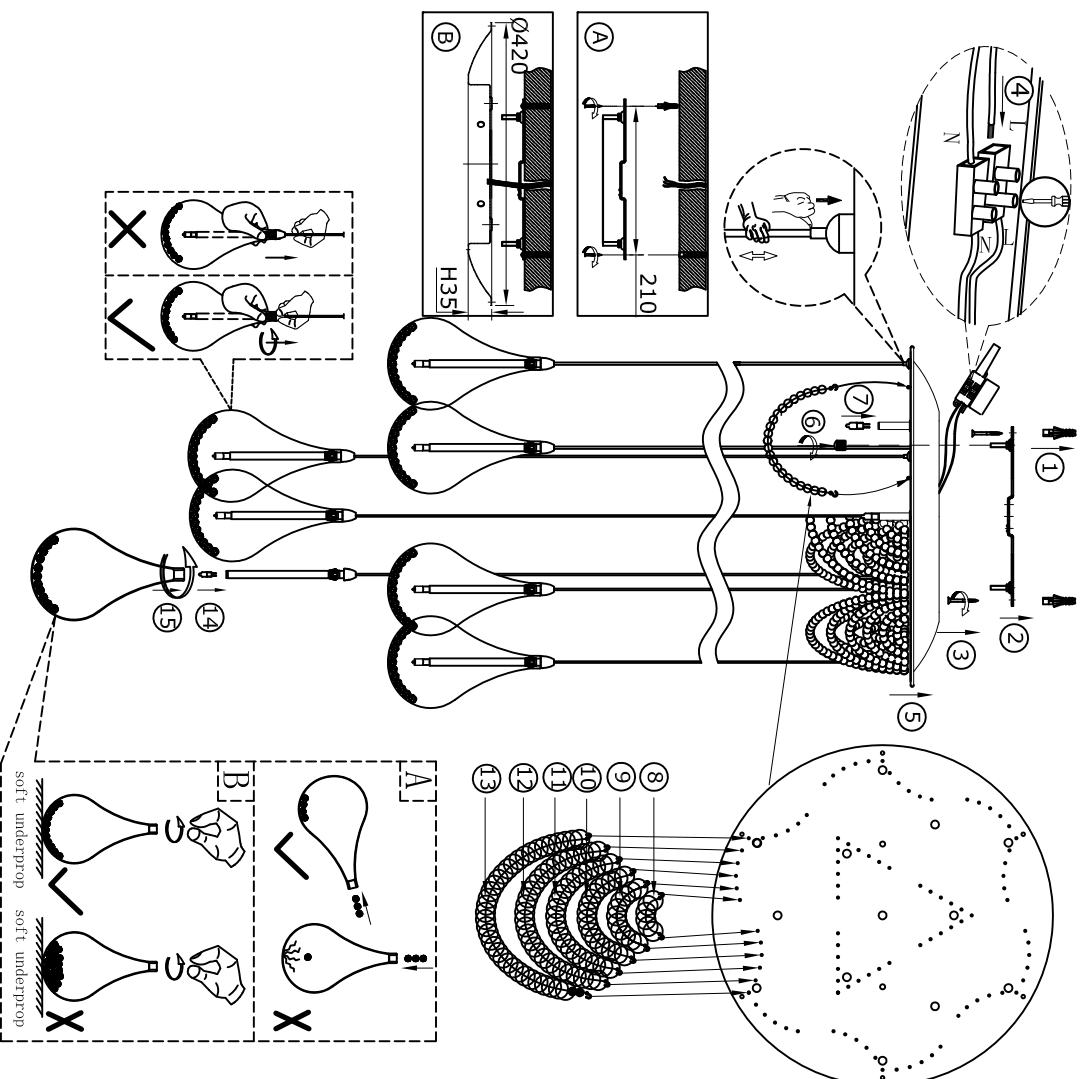

# ODEON LIGHT INSTALLATION INSTRUCTION

Item No. : 2568/13

## FEATURE

- 220-240V~50Hz
- Lamp Type: G4 13X Max 20W 12V~

The lamp can be only indoor used

If in doubt, consult a qualified electrician or contact your retail outlet. Ensure that you always install the fitting to the relevant regulations. Certain regulations indicate that lighting fittings should be installed by a qualified electrician.