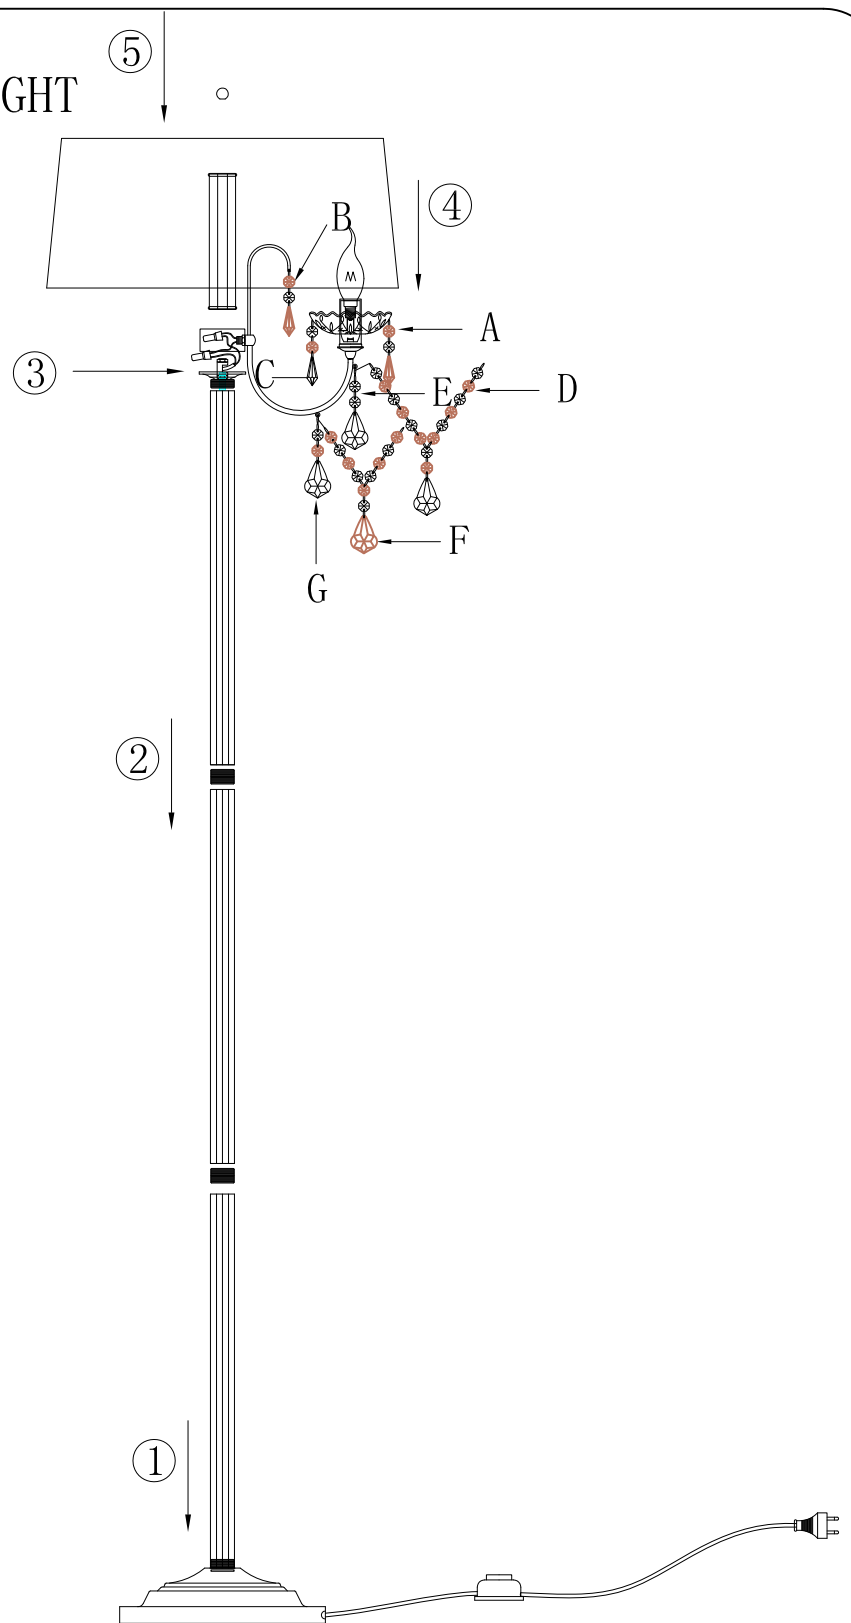

TYPE:2534/4F ODEON LIGHT

INSTRUCTION FOR FIX:

A=8pcs

B=4pcs

C=8pcs

D=4pcs

E=4pcs

F=4pcs

G=4pcs

CAUTIONS FOR USE

1. Rated voltage is 220V-240V.
2. Wearing the gloves to avoid breaking the surface of the lamps and the wire while installing the lamps.
3. The lamp should be kept away from chemicals or gas which contain acid or alkalinity, do not clean it with water, only with soft cloth is advisable.
4. Installation should be carried out by electrician, power should be cut off before cleanliness or changing bulb.
5. If the external flexible cable or cord of this luminaire is damaged, it shall be replaced exclusively by the manufacturer or his agent or by a similar qualified person in order to avoid a hazard.