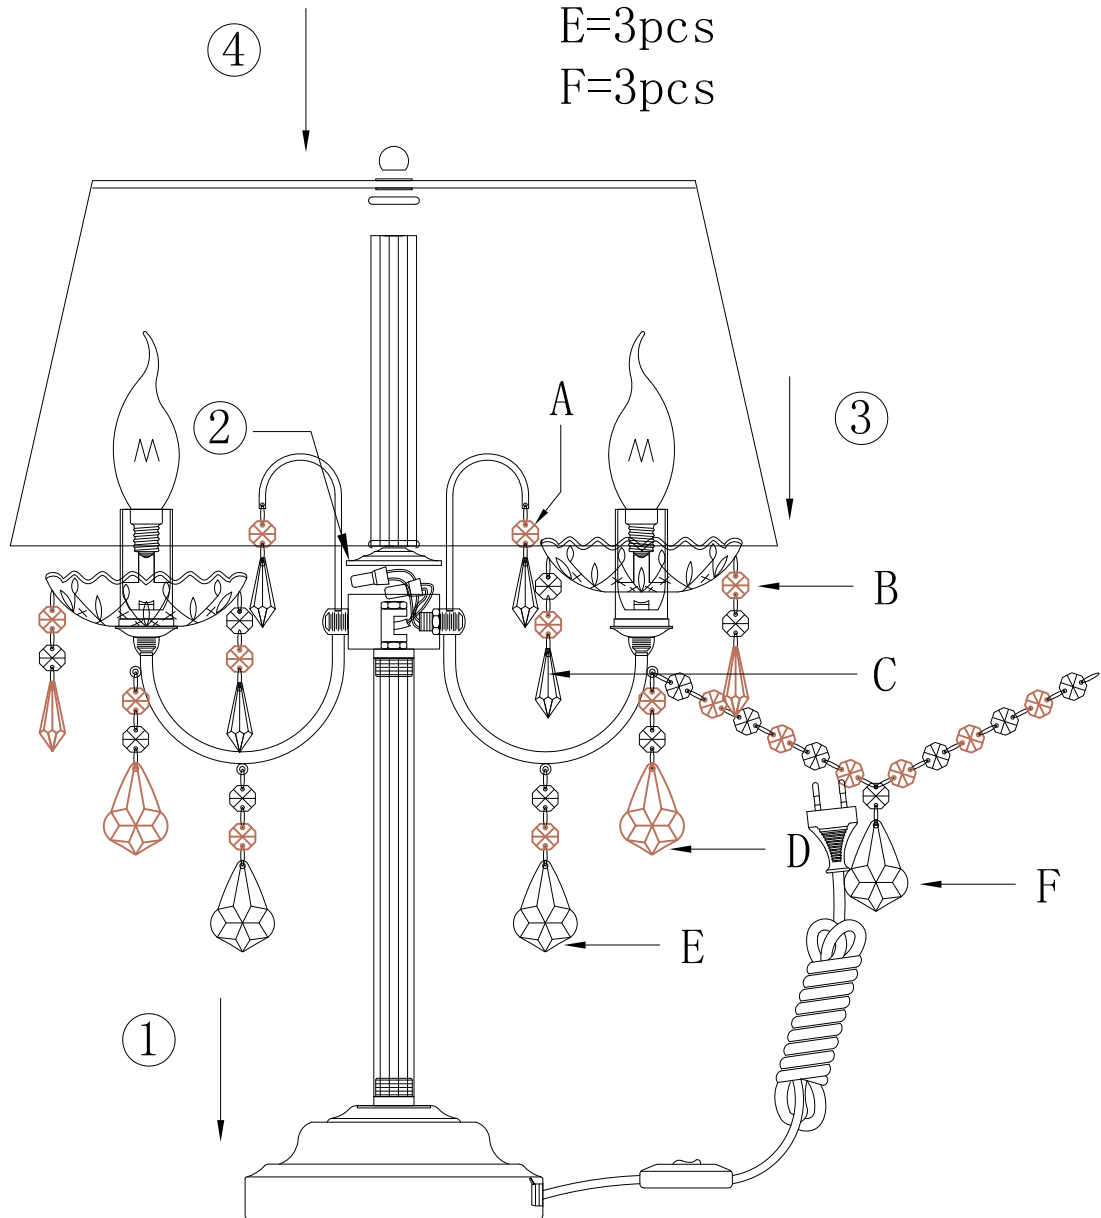

TYPE:2534/3T ODEON LIGHT

INSTRUCTION FOR FIX:

A=3pcs

B=6pcs

C=6pcs

D=3pcs

E=3pcs

F=3pcs

CAUTIONS FOR USE

1. Rated voltage is 220V-240V.
2. Wearing the gloves to avoid breaking the surface of the lamps and the wire while installing the lamps.
3. The lamp should be kept away from chemicals or gas which contain acid or alkalinity, do not clean it with water, only with soft cloth is advisable.
4. Installation should be carried out by electrician, power should be cut off before cleanliness or changing bulb.
5. If the external flexible cable or cord of this luminaire is damaged, it shall be replaced exclusively by the manufacturer or his agent or by a similar qualified person in order to avoid a hazard.