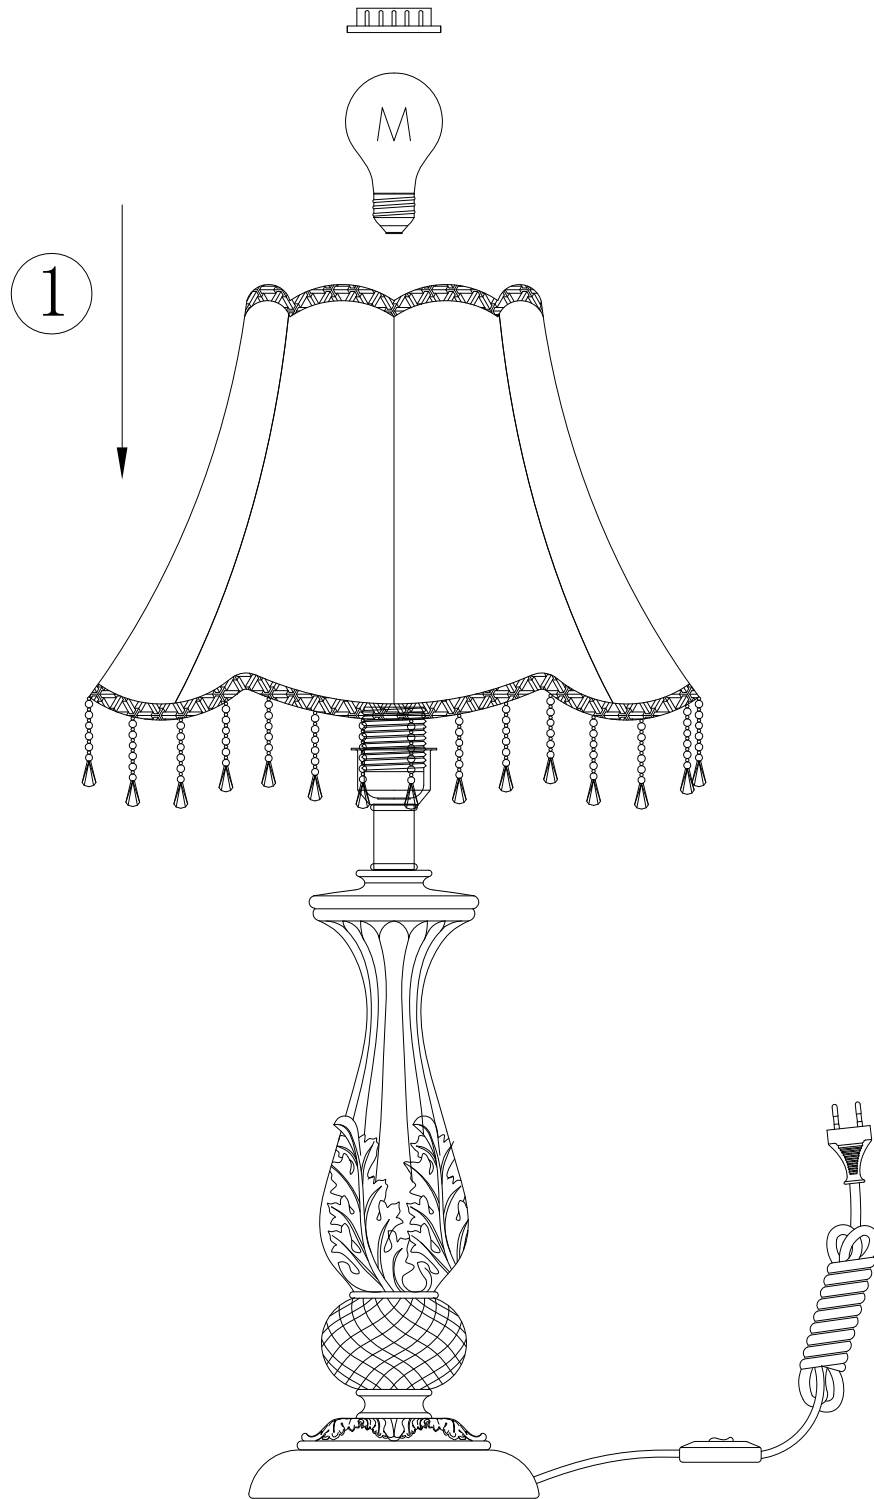

# TYPE:2532/1T ODEON LIGHT

## CAUTIONS FOR USE

1. Rated voltage is 220V-240V.
2. Wearing the gloves to avoid breaking the surface of the lamps and the wire while installing the lamps.
3. The lamp should be kept away from chemicals or gas which contain acid or alkalinity, do not clean it with water, only with soft cloth is advisable.
4. Installation should be carried out by electrician, power should be cut off before cleanliness or changing bulb.
5. If the external flexible cable or cord of this luminaire is damaged, it shall be replaced exclusively by the manufacturer or his agent or by a similar qualified person in order to avoid a hazard.