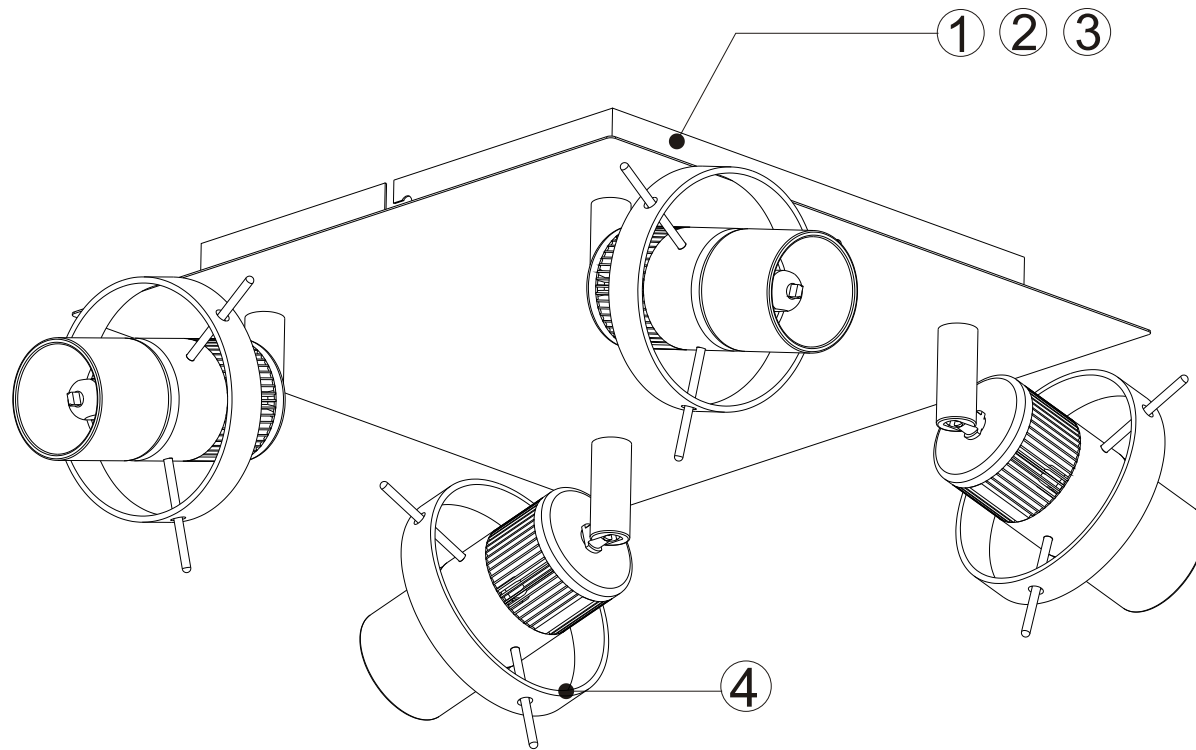

INSTALLATION INSTRUCTION

ART:2475/4C ODEON LIGHT

230V~50Hz G9 Max 4x40W