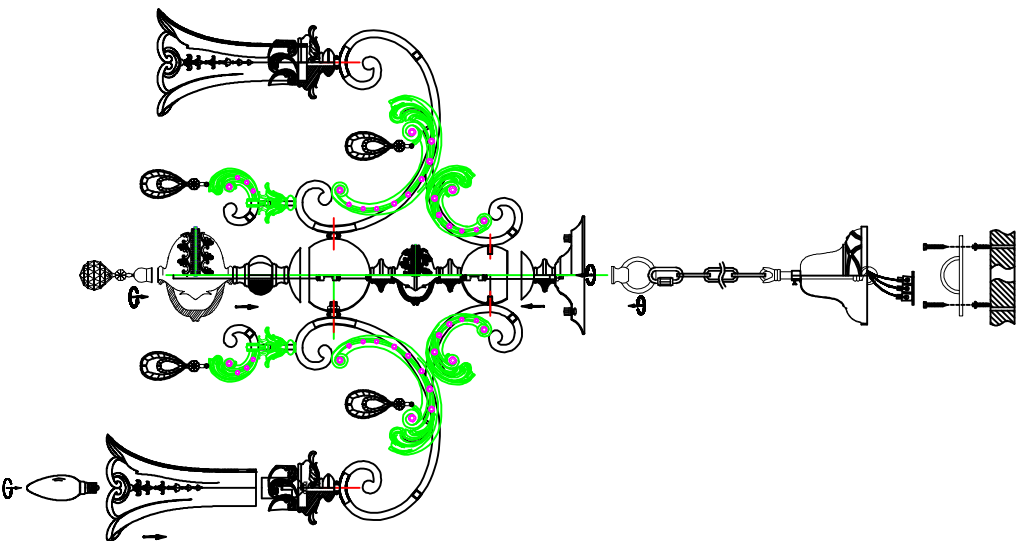

INSTALLATION INSTRUCTION

ART. 2431/6 ODEON LIGHT

2431/6 ø720*570