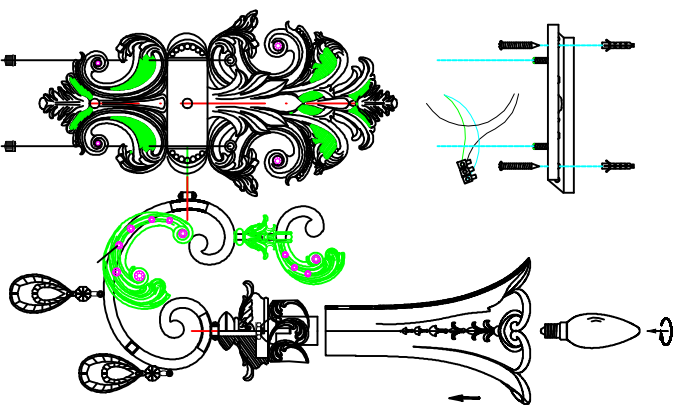

INSTALLATION INSTRUCTION

ART. 2431/1W ODEON LIGHT

2431/1W