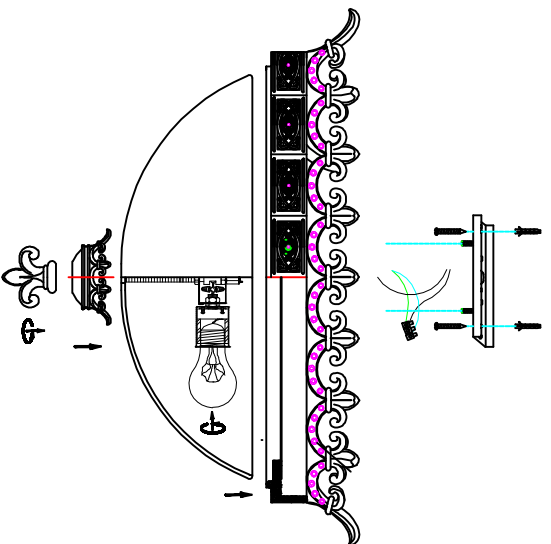

INSTALLATION INSTRUCTION

ART. 2430/3C ODEON LIGHT

2430/3C ø530*300