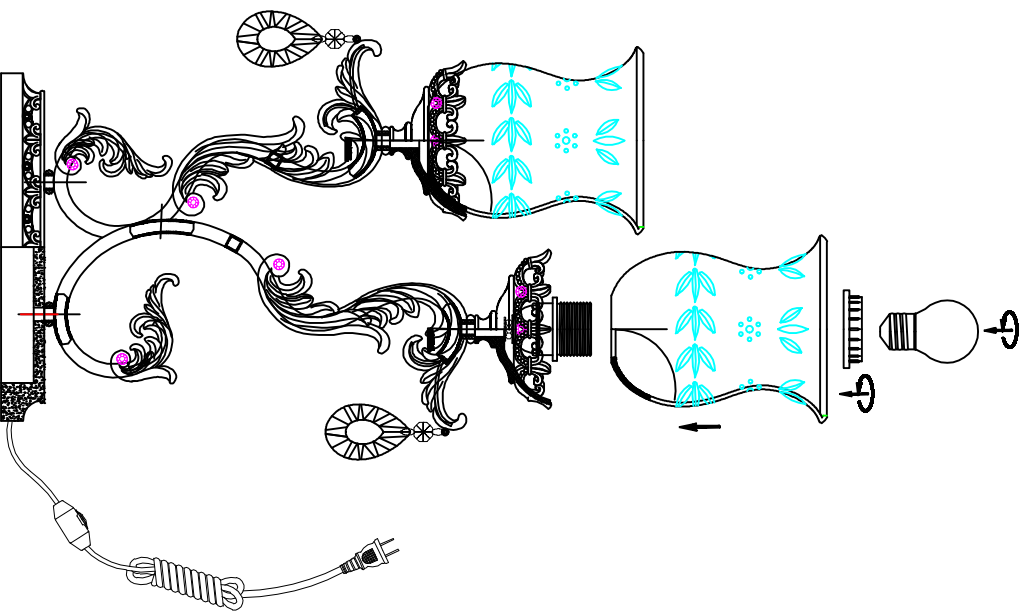

INSTALLATION INSTRUCTION

ART. 2430/2T ODEON LIGHT

2430/2T

E290*540