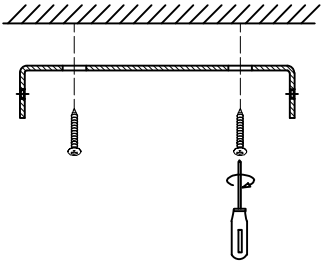

①

②

③

The power cord 1pcs

100 min/2500 max

Steel wire rope 1pcs

78