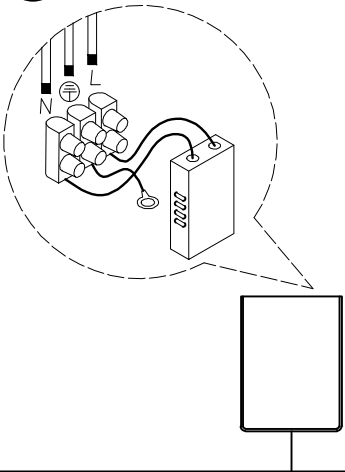

①

②

③

The power cord 1pcs

100 min/2500 max

Steel wire rope 1pcs

78