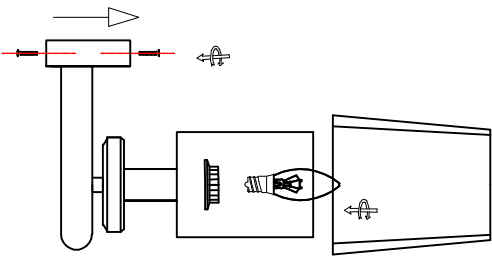

1

2

3

MODEL: 4901/A

Safety precautions:

1. The power do not exceed the prescribed range (rated voltage AC220-240V 50Hz).
2. Please cut off the power supply while replacing the light source and other maintenance operation.
3. The plate fixed on the ceiling must be able to withstand the weight more than 3 times of the object.
4. After installation is complete, check the glass tight or not? If it is damaged, it should be replaced immediately.