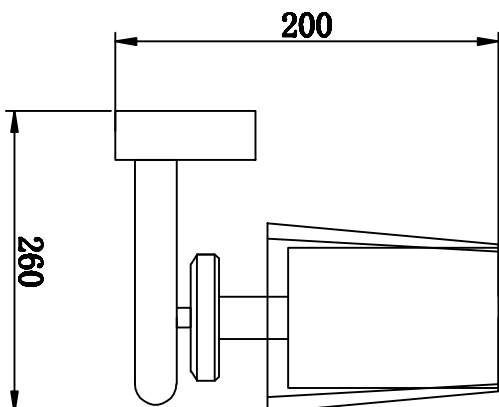

1

2

3

MODEL: 4901/A

Safety precautions:

1. The power do not exceed the prescribed range (rated voltage AC220-240V 50Hz).
2. Please cut off the power supply while replacing the light source and other maintenance operation.
3. The plate fixed on the ceiling must be able to withstand the weight more than 3 times of the object.
4. After installation is complete, check the glass tight or not? If it is damaged, it should be replaced immediately.