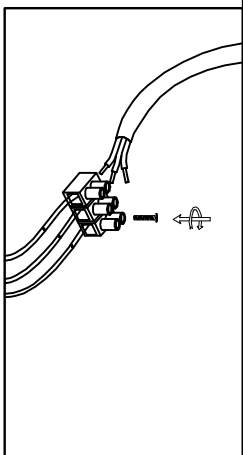

1

2

3

MODEL: 4901/A

Safety precautions:

1. The power do not exceed the prescribed range (rated voltage AC220-240V 50Hz).
2. Please cut off the power supply while replacing the light source and other maintenance operation.
3. The plate fixed on the ceiling must be able to withstand the weight more than 3 times of the object.
4. After installation is complete, check the glass tight or not? If it is damaged, it should be replaced immediately.