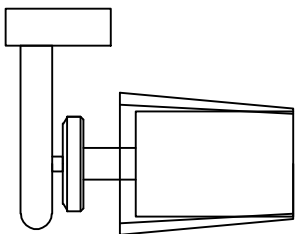

1

2

3

MODEL: 4901/A

Safety precautions:

1. The power do not exceed the prescribed range (rated voltage AC220-240V 50Hz).
2. Please cut off the power supply while replacing the light source and other maintenance operation.
3. The plate fixed on the ceiling must be able to withstand the weight more than 3 times of the object.
4. After installation is complete, check the glass tight or not? If it is damaged, it should be replaced immediately.