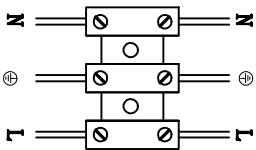

1

2

3

MODEL: 4901/A

Safety precautions:

1. The power do not exceed the prescribed range (rated voltage AC220-240V 50Hz).
2. Please cut off the power supply while replacing the light source and other maintenance operation.
3. The plate fixed on the ceiling must be able to withstand the weight more than 3 times of the object.
4. After installation is complete, check the glass tight or not? If it is damaged, it should be replaced immediately.