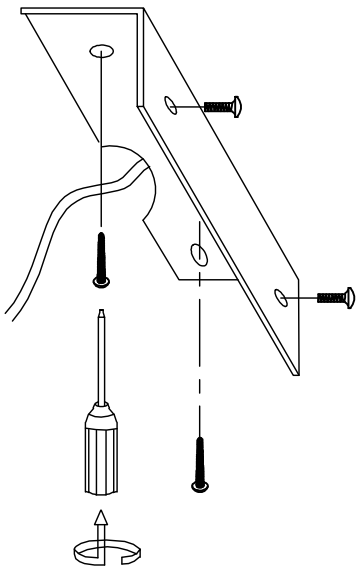

1

2

3

MODEL: 4901/A

Safety precautions:

1. The power do not exceed the prescribed range (rated voltage AC220-240V 50Hz).
2. Please cut off the power supply while replacing the light source and other maintenance operation.
3. The plate fixed on the ceiling must be able to withstand the weight more than 3 times of the object.
4. After installation is complete, check the glass tight or not? If it is damaged, it should be replaced immediately.