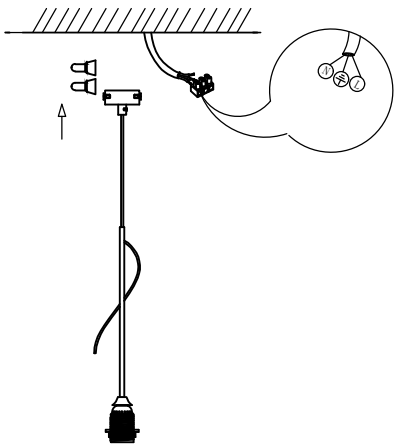

1

4

2

5

3

6

MODEL: 4821/S

Safety precautions:

1. The power do not exceed the prescribed range (rated voltage AC220-240V 50Hz).
2. Please cut off the power supply while replacing the light source and other maintenance operation .
3. The plate fixed on the ceiling must be able to withstand the weight more than 3 times of the object.
4. After installation is complete, check the glass right or not? If it is damaged, it should be replaced immediately.