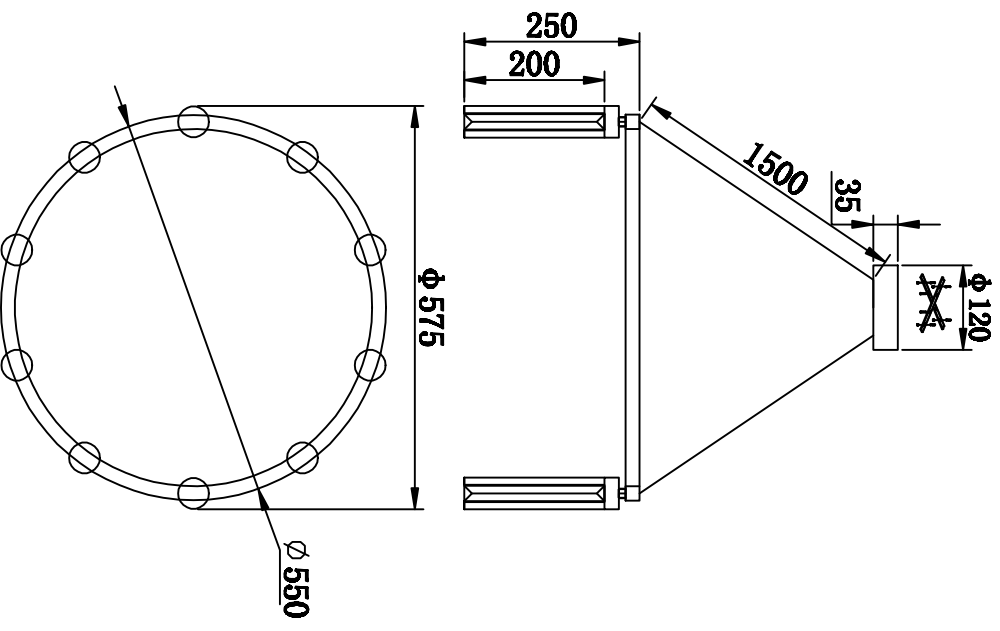

**MODEL : 4528+2/S**

**Safety precautions:**

1. The power do not exceed the prescribed range (rated voltage AC220-240V 50Hz).
2. Please cut off the power supply while replacing the light source and other maintenance operation.
3. The plate fixed on the ceiling must be able to withstand the weight more than 3 times of the object.
4. After installation is complete, check the glass right or not? If it is damaged, it should be replaced immediately.