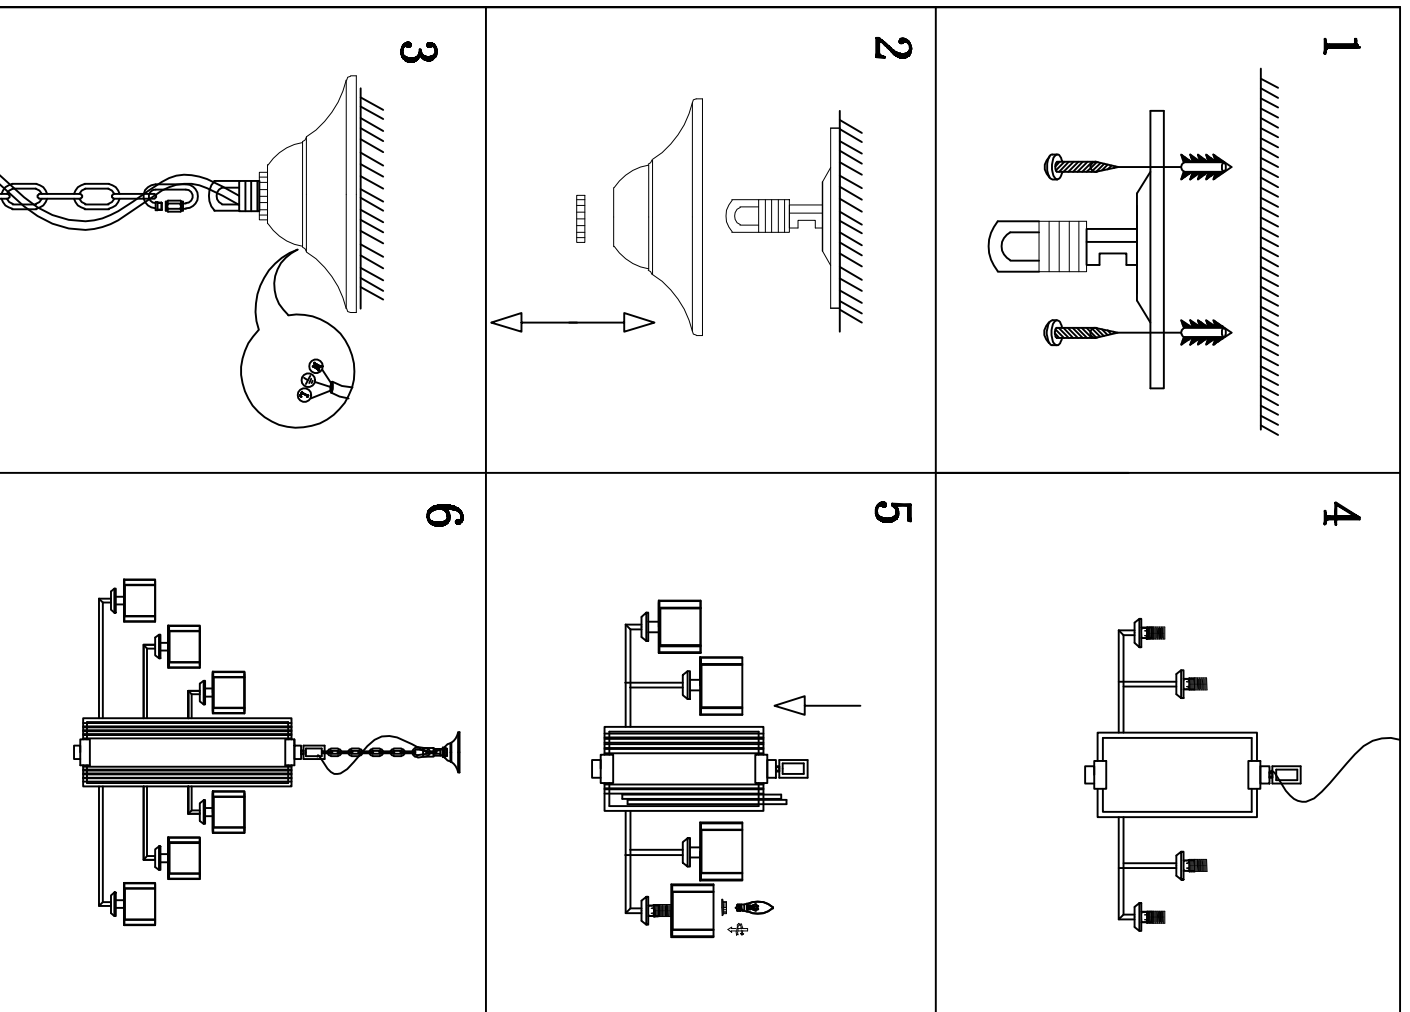

MODEL: 4412+6+3/C

Safety precautions: