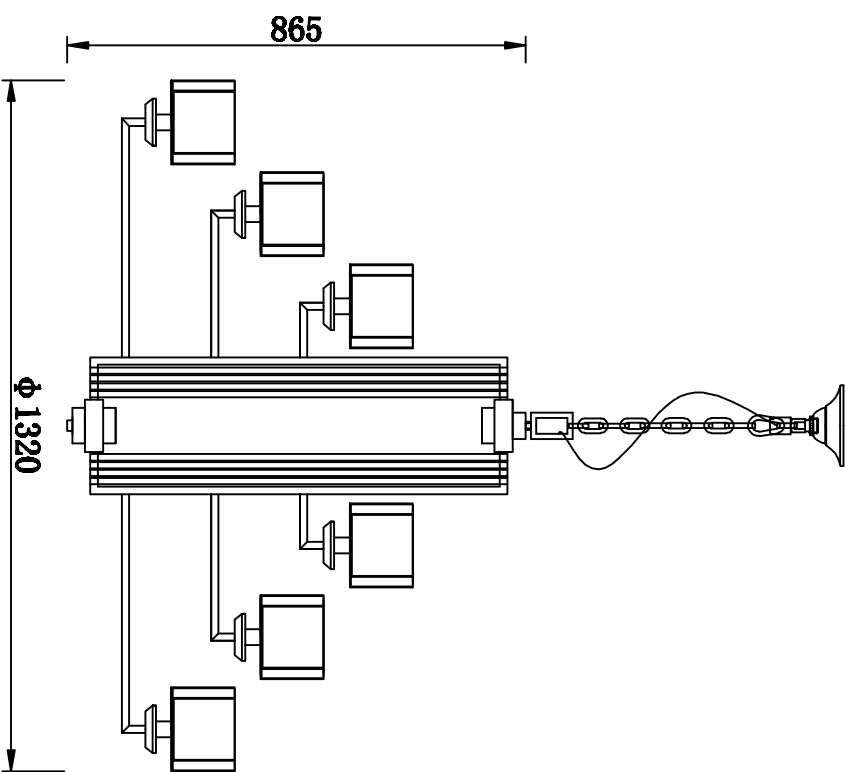

MODEL: 4412+6+3/C

Safety precautions: