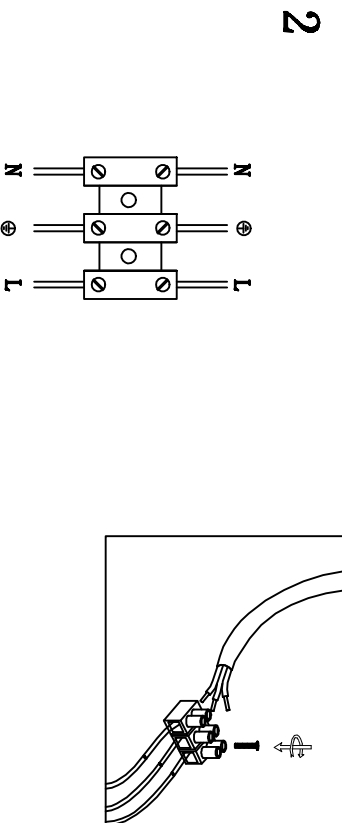

MODEL: 4401/A

Safety precautions: