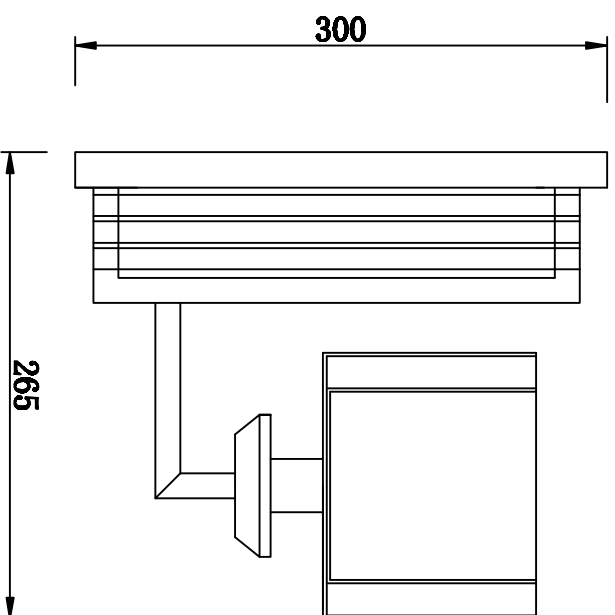

MODEL: 4401/A

Safety precautions: