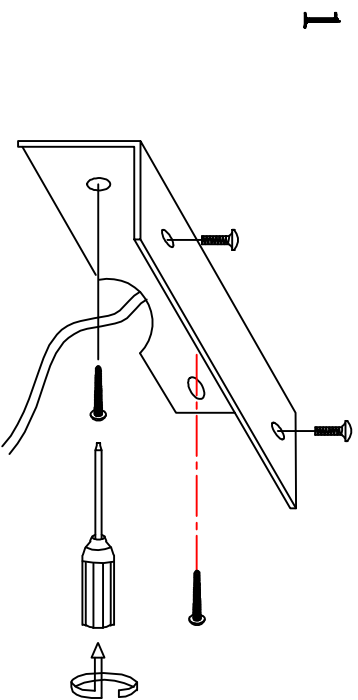

MODEL: 4401/A

Safety precautions: