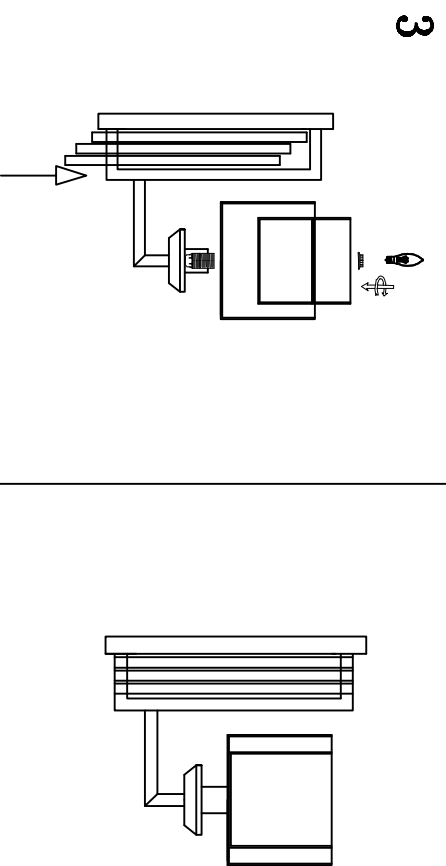

MODEL: 4401/A

Safety precautions: