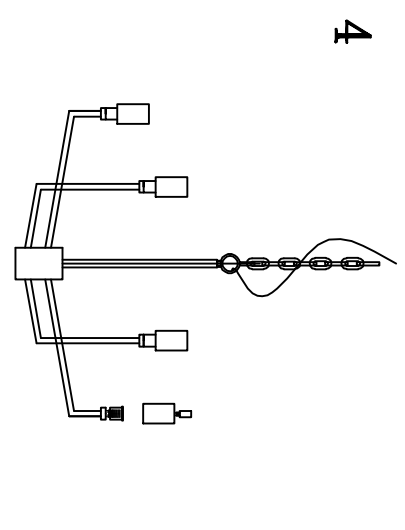

MODEL: 4349/C

Safety precautions:

- 1. The power do not exceed the prescribed range (rated voltage AC220-240V 50Hz).
- 2. Please cut off the power supply while replacing the light source and other maintenance operation.
- 3. The plate fixed on the ceiling must be able to withstand the weight more than 3 times of the object.
- 4. After installation is complete, check the glass right or not? If it is damaged, it should be replaced immediately.