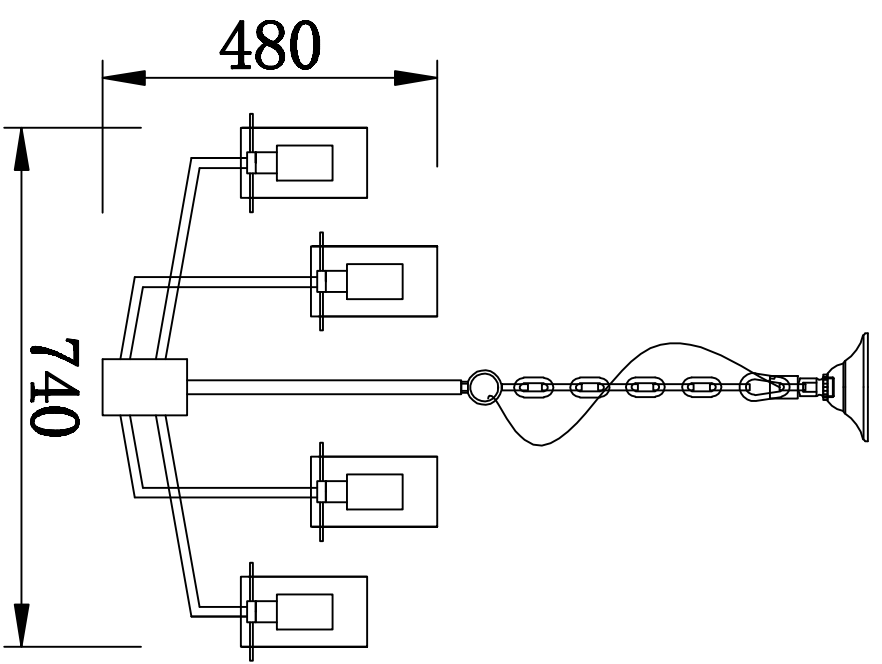

MODEL: 4349/C

Safety precautions:

- 1. The power do not exceed the prescribed range (rated voltage AC220-240V 50Hz).
- 2. Please cut off the power supply while replacing the light source and other maintenance operation.
- 3. The plate fixed on the ceiling must be able to withstand the weight more than 3 times of the object.
- 4. After installation is complete, check the glass right or not? If it is damaged, it should be replaced immediately.