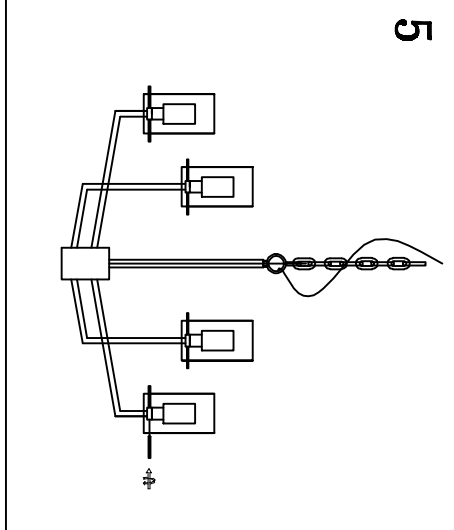

MODEL: 4349/C

Safety precautions:

- 1. The power do not exceed the prescribed range (rated voltage AC220-240V 50Hz).
- 2. Please cut off the power supply while replacing the light source and other maintenance operation.
- 3. The plate fixed on the ceiling must be able to withstand the weight more than 3 times of the object.
- 4. After installation is complete, check the glass right or not? If it is damaged, it should be replaced immediately.