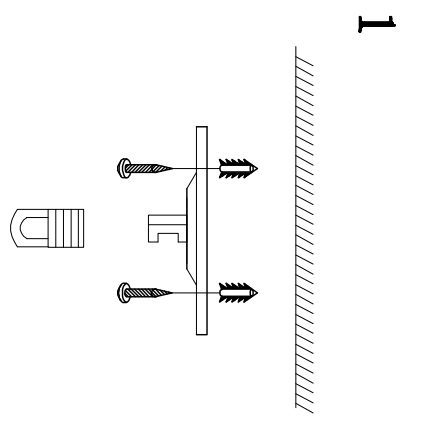

MODEL: 4349/C

Safety precautions:

- 1. The power do not exceed the prescribed range (rated voltage AC220-240V 50Hz).
- 2. Please cut off the power supply while replacing the light source and other maintenance operation.
- 3. The plate fixed on the ceiling must be able to withstand the weight more than 3 times of the object.
- 4. After installation is complete, check the glass right or not? If it is damaged, it should be replaced immediately.