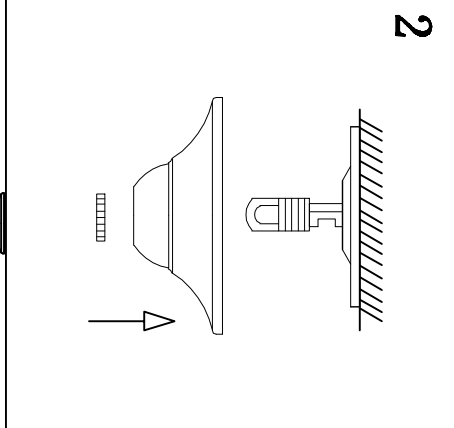

MODEL: 4349/C

Safety precautions:

- 1. The power do not exceed the prescribed range (rated voltage AC220-240V 50Hz).
- 2. Please cut off the power supply while replacing the light source and other maintenance operation.
- 3. The plate fixed on the ceiling must be able to withstand the weight more than 3 times of the object.
- 4. After installation is complete, check the glass right or not? If it is damaged, it should be replaced immediately.