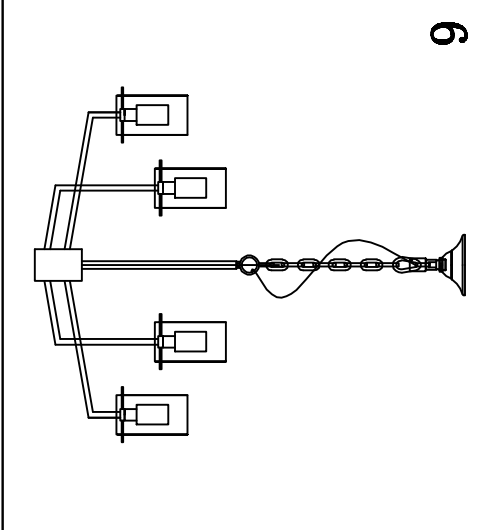

MODEL: 4349/C

Safety precautions:

- 1. The power do not exceed the prescribed range (rated voltage AC220-240V 50Hz).
- 2. Please cut off the power supply while replacing the light source and other maintenance operation.
- 3. The plate fixed on the ceiling must be able to withstand the weight more than 3 times of the object.
- 4. After installation is complete, check the glass right or not? If it is damaged, it should be replaced immediately.