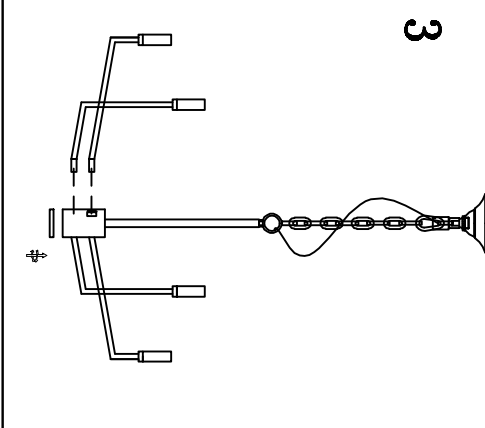

MODEL: 4349/C

Safety precautions:

- 1. The power do not exceed the prescribed range (rated voltage AC220-240V 50Hz).
- 2. Please cut off the power supply while replacing the light source and other maintenance operation.
- 3. The plate fixed on the ceiling must be able to withstand the weight more than 3 times of the object.
- 4. After installation is complete, check the glass right or not? If it is damaged, it should be replaced immediately.