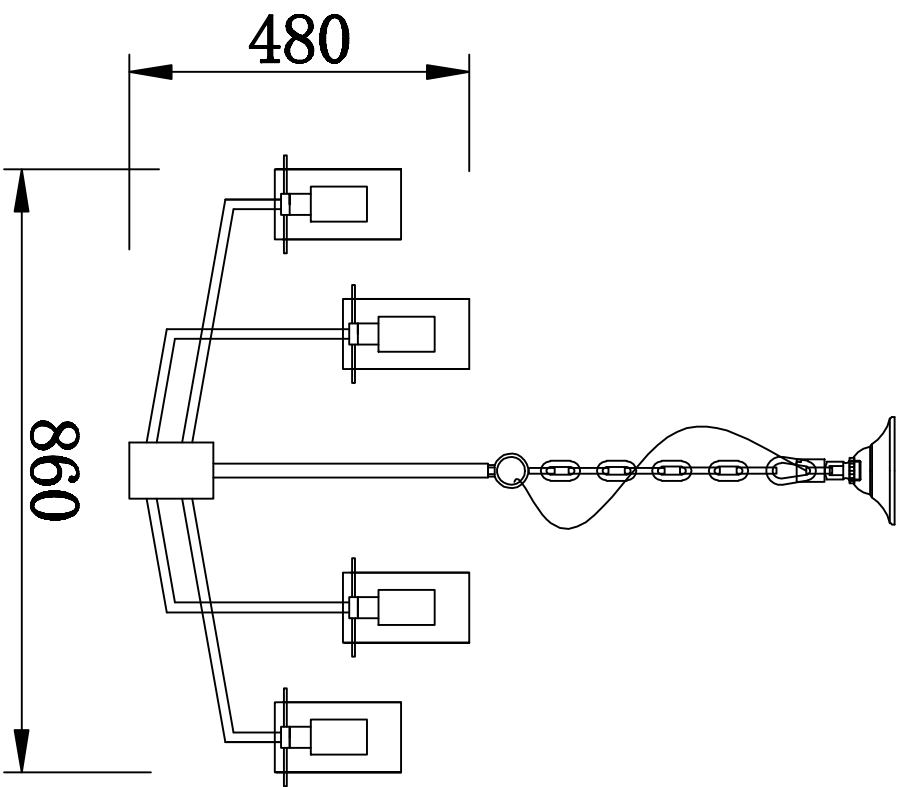

MODEL: 4349+6/C

Safety precautions:

1. The power do not exceed the prescribed range (rated voltage AC220-240V 50Hz).
2. Please cut off the power supply while replacing the light source and other maintenance operation.
3. The plate fixed on the ceiling must be able to withstand the weight more than 3 times of the object.
4. After installation is complete, check the glass tight or not? If it is damaged, it should be replaced immediately.