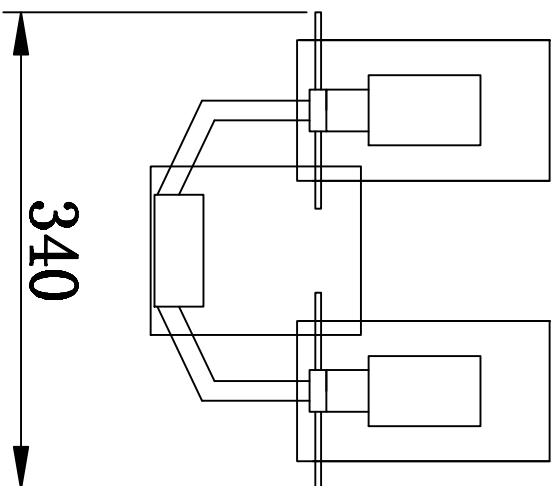

1

2

3

MODEL: 4342/A

Safety precautions:

1. The power do not exceed the prescribed range (rated voltage AC220-240V 50Hz).
2. Please cut off the power supply while replacing the light source and other maintenance operation.
3. The plate fixed on the ceiling must be able to withstand the weight more than 3 times of the object.
4. After installation is complete, check the glass tight or not? If it is damaged, it should be replaced immediately.