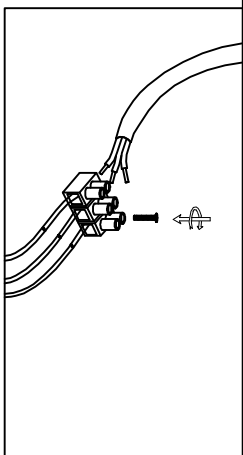

1

2

3

MODEL: 4342/A

Safety precautions:

1. The power do not exceed the prescribed range (rated voltage AC220-240V 50Hz).
2. Please cut off the power supply while replacing the light source and other maintenance operation.
3. The plate fixed on the ceiling must be able to withstand the weight more than 3 times of the object.
4. After installation is complete, check the glass tight or not? If it is damaged, it should be replaced immediately.