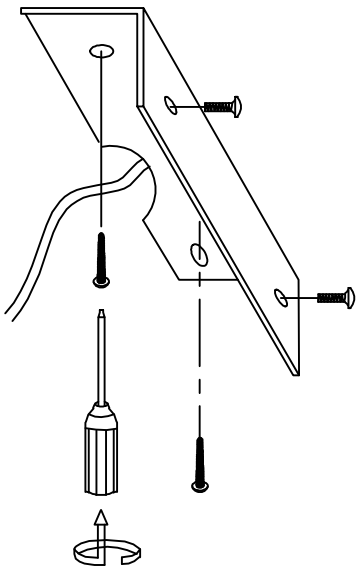

1

2

3

MODEL: 4342/A

Safety precautions:

1. The power do not exceed the prescribed range (rated voltage AC220-240V 50Hz).
2. Please cut off the power supply while replacing the light source and other maintenance operation.
3. The plate fixed on the ceiling must be able to withstand the weight more than 3 times of the object.
4. After installation is complete, check the glass tight or not? If it is damaged, it should be replaced immediately.