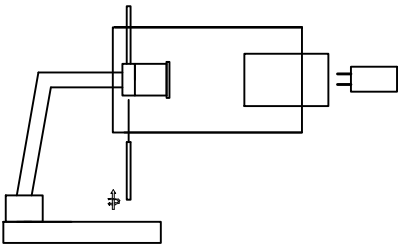

1

2

3

MODEL: 4342/A

Safety precautions:

1. The power do not exceed the prescribed range (rated voltage AC220-240V 50Hz).
2. Please cut off the power supply while replacing the light source and other maintenance operation.
3. The plate fixed on the ceiling must be able to withstand the weight more than 3 times of the object.
4. After installation is complete, check the glass tight or not? If it is damaged, it should be replaced immediately.