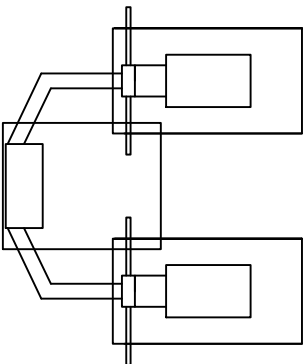

1

2

3

MODEL: 4342/A

Safety precautions:

1. The power do not exceed the prescribed range (rated voltage AC220-240V 50Hz).
2. Please cut off the power supply while replacing the light source and other maintenance operation.
3. The plate fixed on the ceiling must be able to withstand the weight more than 3 times of the object.
4. After installation is complete, check the glass tight or not? If it is damaged, it should be replaced immediately.