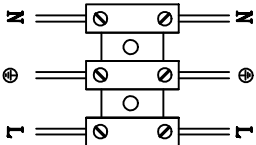

1

2

3

MODEL: 4342/A

Safety precautions:

1. The power do not exceed the prescribed range (rated voltage AC220-240V 50Hz).
2. Please cut off the power supply while replacing the light source and other maintenance operation.
3. The plate fixed on the ceiling must be able to withstand the weight more than 3 times of the object.
4. After installation is complete, check the glass tight or not? If it is damaged, it should be replaced immediately.