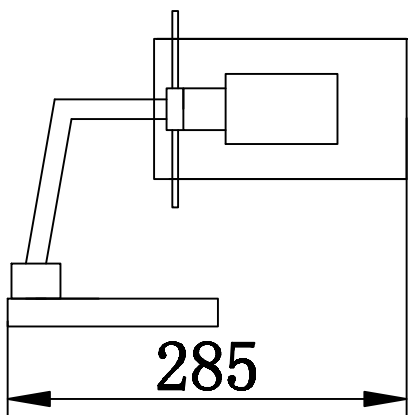

1

2

3

MODEL: 4342/A

Safety precautions:

1. The power do not exceed the prescribed range (rated voltage AC220-240V 50Hz).
2. Please cut off the power supply while replacing the light source and other maintenance operation.
3. The plate fixed on the ceiling must be able to withstand the weight more than 3 times of the object.
4. After installation is complete, check the glass tight or not? If it is damaged, it should be replaced immediately.