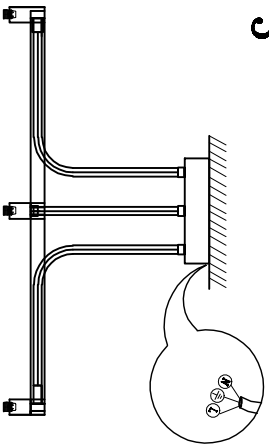

1

4

2

5

3

6

MODEL: 4338/PL

Safety precautions:

1. The power do not exceed the prescribed range (rated voltage AC220-240V 50Hz).
2. Please cut off the power supply while replacing the light source and other maintenance operation.
3. The plate fixed on the ceiling must be able to withstand the weight more than 3 times of the object.
4. After installation is complete, check the glass right or not? If it is damaged, it should be replaced immediately.