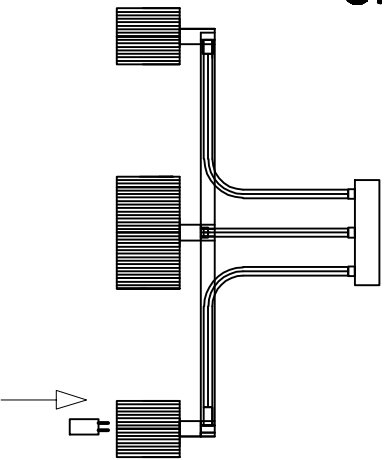

1

4

2

5

3

6

MODEL: 4338/PL

Safety precautions:

1. The power do not exceed the prescribed range (rated voltage AC220-240V 50Hz).
2. Please cut off the power supply while replacing the light source and other maintenance operation.
3. The plate fixed on the ceiling must be able to withstand the weight more than 3 times of the object.
4. After installation is complete, check the glass right or not? If it is damaged, it should be replaced immediately.