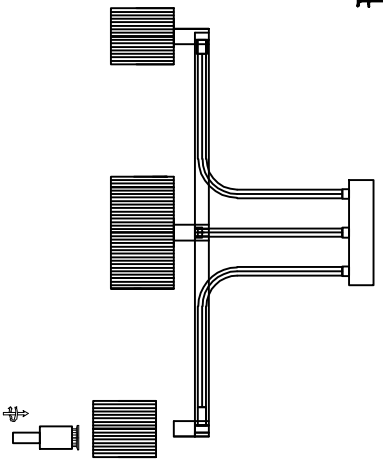

1

4

2

5

3

6

MODEL: 4338/PL

Safety precautions:

1. The power do not exceed the prescribed range (rated voltage AC220-240V 50Hz).
2. Please cut off the power supply while replacing the light source and other maintenance operation.
3. The plate fixed on the ceiling must be able to withstand the weight more than 3 times of the object.
4. After installation is complete, check the glass right or not? If it is damaged, it should be replaced immediately.