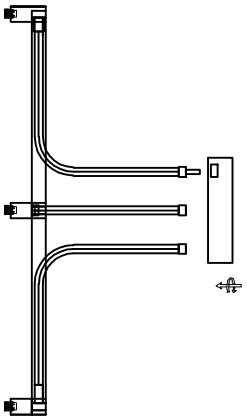

1

4

2

5

3

6

MODEL: 4338/PL

Safety precautions:

1. The power do not exceed the prescribed range (rated voltage AC220-240V 50Hz).
2. Please cut off the power supply while replacing the light source and other maintenance operation.
3. The plate fixed on the ceiling must be able to withstand the weight more than 3 times of the object.
4. After installation is complete, check the glass right or not? If it is damaged, it should be replaced immediately.