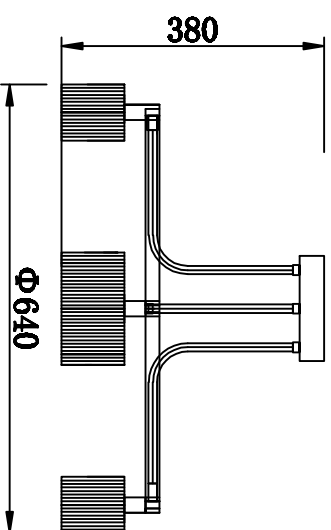

1

4

2

5

3

6

MODEL: 4338/PL

Safety precautions:

1. The power do not exceed the prescribed range (rated voltage AC220-240V 50Hz).
2. Please cut off the power supply while replacing the light source and other maintenance operation.
3. The plate fixed on the ceiling must be able to withstand the weight more than 3 times of the object.
4. After installation is complete, check the glass right or not? If it is damaged, it should be replaced immediately.