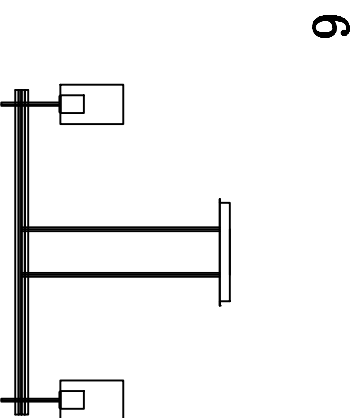

# MODEL: 4326/C

## Safety precautions:

1. The power do not exceed the prescribed range (rated voltage AC220-240V 50Hz).
2. Please cut off the power supply while replacing the light source and other maintenance operation.
3. The plate fixed on the ceiling must be able to withstand the weight more than 3 times of the object.
4. After installation is complete, check the glass right or not? If it is damaged, it should be replaced immediately.