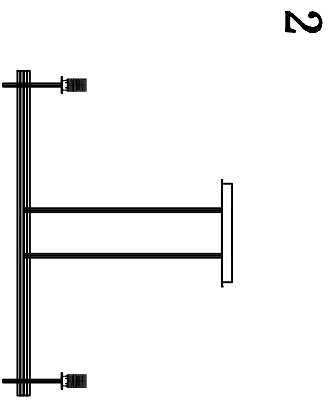

# MODEL: 4326/C

## Safety precautions:

1. The power do not exceed the prescribed range (rated voltage AC220-240V 50Hz).
2. Please cut off the power supply while replacing the light source and other maintenance operation.
3. The plate fixed on the ceiling must be able to withstand the weight more than 3 times of the object.
4. After installation is complete, check the glass right or not? If it is damaged, it should be replaced immediately.