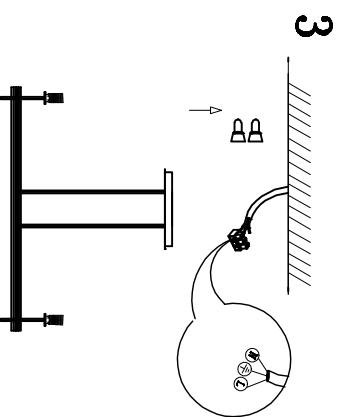

# MODEL: 4326/C

## Safety precautions:

1. The power do not exceed the prescribed range (rated voltage AC220-240V 50Hz).
2. Please cut off the power supply while replacing the light source and other maintenance operation.
3. The plate fixed on the ceiling must be able to withstand the weight more than 3 times of the object.
4. After installation is complete, check the glass right or not? If it is damaged, it should be replaced immediately.