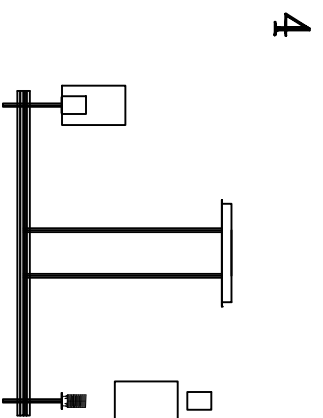

# MODEL: 4326/C

## Safety precautions:

1. The power do not exceed the prescribed range (rated voltage AC220-240V 50Hz).
2. Please cut off the power supply while replacing the light source and other maintenance operation.
3. The plate fixed on the ceiling must be able to withstand the weight more than 3 times of the object.
4. After installation is complete, check the glass right or not? If it is damaged, it should be replaced immediately.