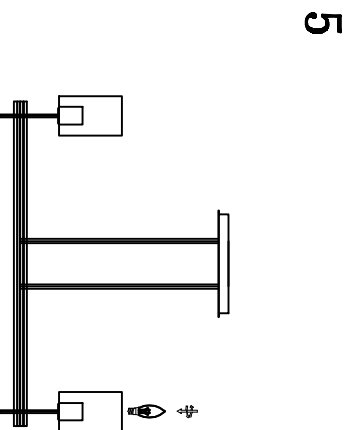

# MODEL: 4326/C

## Safety precautions:

1. The power do not exceed the prescribed range (rated voltage AC220-240V 50Hz).
2. Please cut off the power supply while replacing the light source and other maintenance operation.
3. The plate fixed on the ceiling must be able to withstand the weight more than 3 times of the object.
4. After installation is complete, check the glass right or not? If it is damaged, it should be replaced immediately.