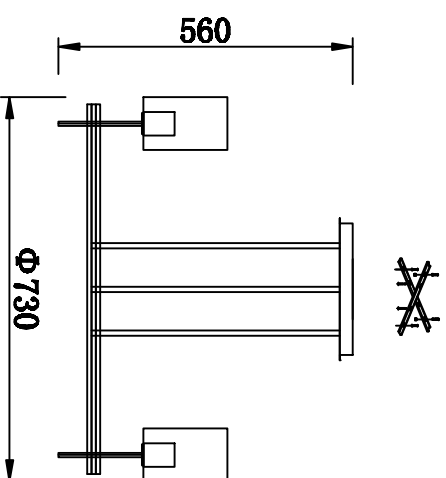

# MODEL: 4326/C

## Safety precautions:

1. The power do not exceed the prescribed range (rated voltage AC220-240V 50Hz).
2. Please cut off the power supply while replacing the light source and other maintenance operation.
3. The plate fixed on the ceiling must be able to withstand the weight more than 3 times of the object.
4. After installation is complete, check the glass right or not? If it is damaged, it should be replaced immediately.