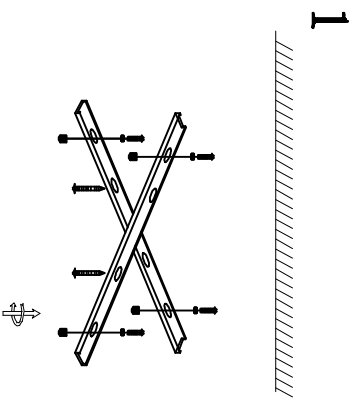

# MODEL: 4326/C

## Safety precautions:

1. The power do not exceed the prescribed range (rated voltage AC220-240V 50Hz).
2. Please cut off the power supply while replacing the light source and other maintenance operation.
3. The plate fixed on the ceiling must be able to withstand the weight more than 3 times of the object.
4. After installation is complete, check the glass right or not? If it is damaged, it should be replaced immediately.