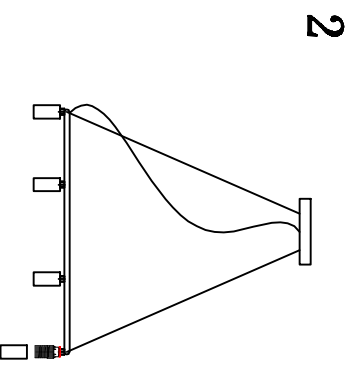

MODEL: 4205/S

Safety precautions:

1. The power do not exceed the prescribed range (rated voltage AC220-240V 50Hz).
2. Please cut off the power supply while replacing the light source and other maintenance operation.
3. The plate fixed on the ceiling must be able to withstand the weight more than 3 times of the object.
4. After installation is complete, check the glass right or not? If it is damaged, it should be replaced immediately.