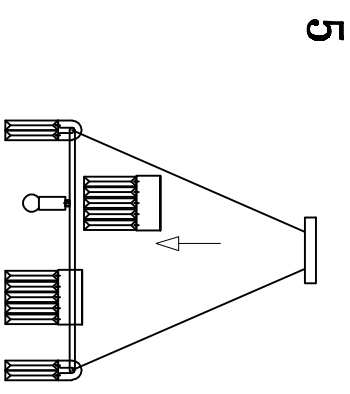

MODEL: 4205/S

Safety precautions:

1. The power do not exceed the prescribed range (rated voltage AC220-240V 50Hz).
2. Please cut off the power supply while replacing the light source and other maintenance operation.
3. The plate fixed on the ceiling must be able to withstand the weight more than 3 times of the object.
4. After installation is complete, check the glass right or not? If it is damaged, it should be replaced immediately.