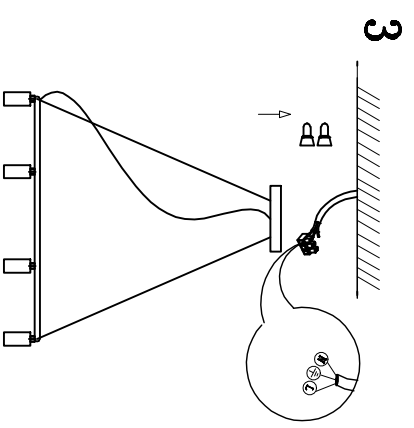

MODEL: 4205/S

Safety precautions:

1. The power do not exceed the prescribed range (rated voltage AC220-240V 50Hz).
2. Please cut off the power supply while replacing the light source and other maintenance operation.
3. The plate fixed on the ceiling must be able to withstand the weight more than 3 times of the object.
4. After installation is complete, check the glass right or not? If it is damaged, it should be replaced immediately.