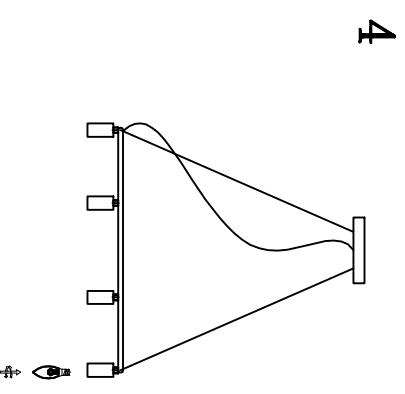

MODEL: 4205/S

Safety precautions:

1. The power do not exceed the prescribed range (rated voltage AC220-240V 50Hz).
2. Please cut off the power supply while replacing the light source and other maintenance operation.
3. The plate fixed on the ceiling must be able to withstand the weight more than 3 times of the object.
4. After installation is complete, check the glass right or not? If it is damaged, it should be replaced immediately.