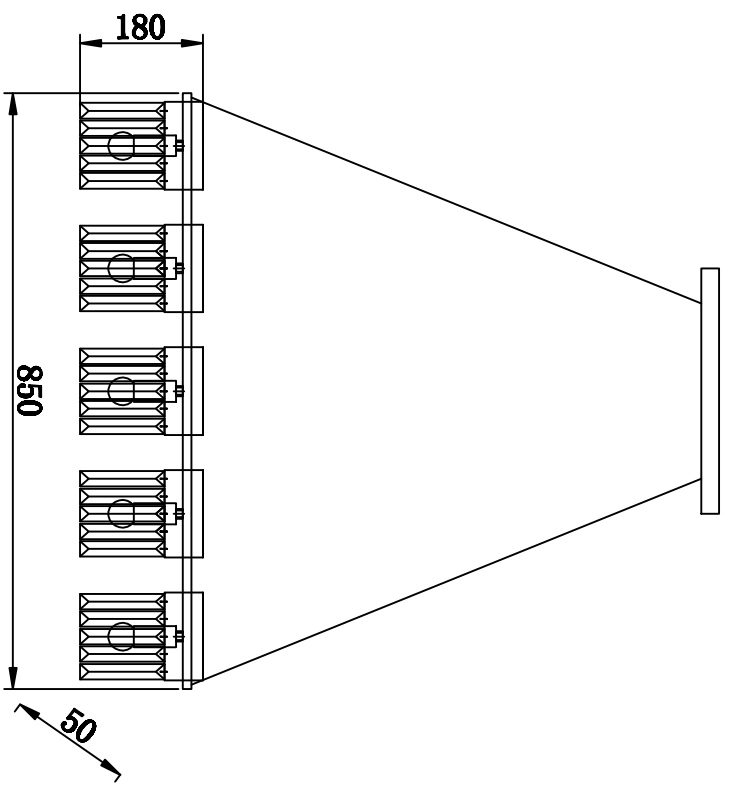

MODEL: 4205/S

Safety precautions:

1. The power do not exceed the prescribed range (rated voltage AC220-240V 50Hz).
2. Please cut off the power supply while replacing the light source and other maintenance operation.
3. The plate fixed on the ceiling must be able to withstand the weight more than 3 times of the object.
4. After installation is complete, check the glass right or not? If it is damaged, it should be replaced immediately.