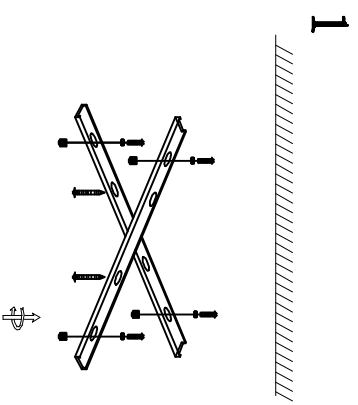

MODEL: 4205/S

Safety precautions:

1. The power do not exceed the prescribed range (rated voltage AC220-240V 50Hz).
2. Please cut off the power supply while replacing the light source and other maintenance operation.
3. The plate fixed on the ceiling must be able to withstand the weight more than 3 times of the object.
4. After installation is complete, check the glass right or not? If it is damaged, it should be replaced immediately.