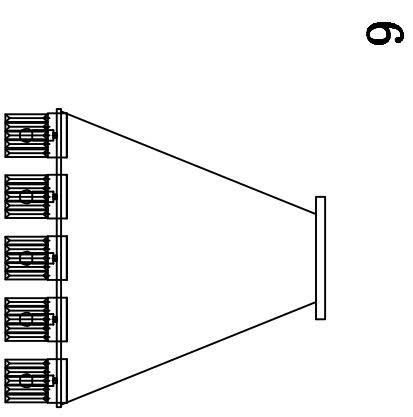

MODEL: 4205/S

Safety precautions:

1. The power do not exceed the prescribed range (rated voltage AC220-240V 50Hz).
2. Please cut off the power supply while replacing the light source and other maintenance operation.
3. The plate fixed on the ceiling must be able to withstand the weight more than 3 times of the object.
4. After installation is complete, check the glass right or not? If it is damaged, it should be replaced immediately.