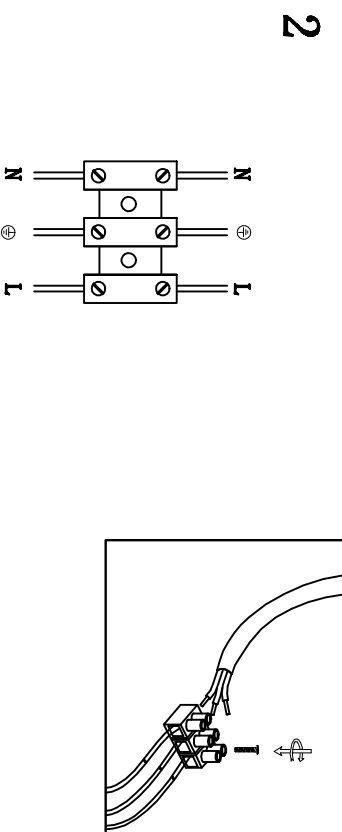

# MODEL: 4203/A

### Safety precautions:

- 1. The power do not exceed the prescribed range (rated voltage AC220-240V 50Hz).
- 2. Please cut off the power supply while replacing the light source and other maintenance operation.
- 3. The plate fixed on the ceiling must be able to withstand the weight more than 3 times of the object.
- 4. After installation is complete, check the glass tight or not? If it is damaged, it should be replaced immediately.