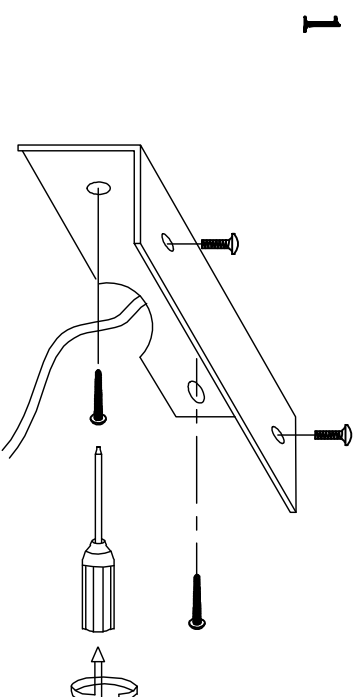

# MODEL: 4203/A

### Safety precautions:

- 1. The power do not exceed the prescribed range (rated voltage AC220-240V 50Hz).
- 2. Please cut off the power supply while replacing the light source and other maintenance operation.
- 3. The plate fixed on the ceiling must be able to withstand the weight more than 3 times of the object.
- 4. After installation is complete, check the glass tight or not? If it is damaged, it should be replaced immediately.