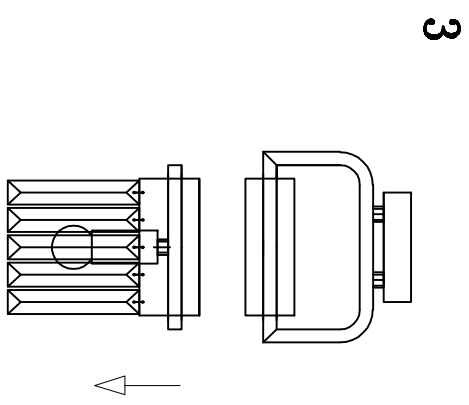

# MODEL: 4203/A

### Safety precautions:

- 1. The power do not exceed the prescribed range (rated voltage AC220-240V 50Hz).
- 2. Please cut off the power supply while replacing the light source and other maintenance operation.
- 3. The plate fixed on the ceiling must be able to withstand the weight more than 3 times of the object.
- 4. After installation is complete, check the glass tight or not? If it is damaged, it should be replaced immediately.