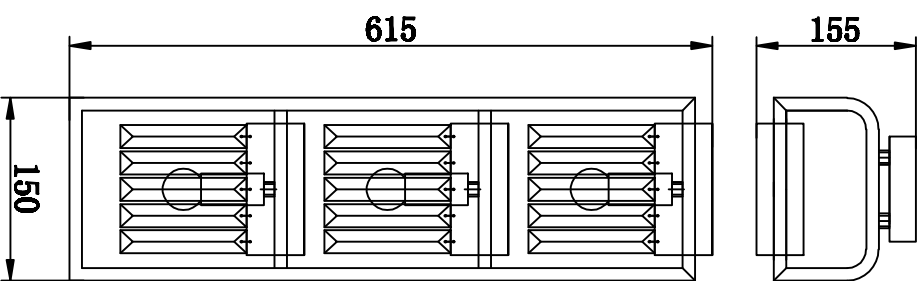

# MODEL: 4203/A

### Safety precautions:

- 1. The power do not exceed the prescribed range (rated voltage AC220-240V 50Hz).
- 2. Please cut off the power supply while replacing the light source and other maintenance operation.
- 3. The plate fixed on the ceiling must be able to withstand the weight more than 3 times of the object.
- 4. After installation is complete, check the glass tight or not? If it is damaged, it should be replaced immediately.