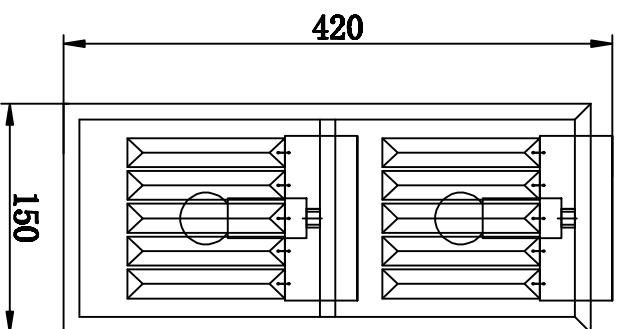

MODEL: 4202/A

1

2

3

155

420

150

Safety precautions:

1. The power do not exceed the prescribed range (rated voltage AC220-240V 50Hz).
2. Please cut off the power supply while replacing the light source and other maintenance operation.
3. The plate fixed on the ceiling must be able to withstand the weight more than 3 times of the object.
4. After installation is complete, check the glass right or not? If it is damaged, it should be replaced immediately.