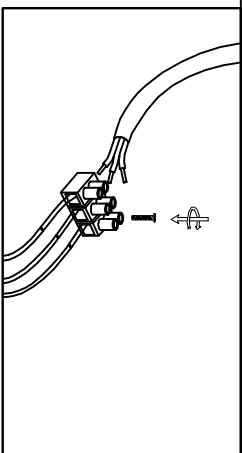

MODEL: 4202/A

1

2

3

155

420

150

Safety precautions:

1. The power do not exceed the prescribed range (rated voltage AC220-240V 50Hz).
2. Please cut off the power supply while replacing the light source and other maintenance operation.
3. The plate fixed on the ceiling must be able to withstand the weight more than 3 times of the object.
4. After installation is complete, check the glass right or not? If it is damaged, it should be replaced immediately.