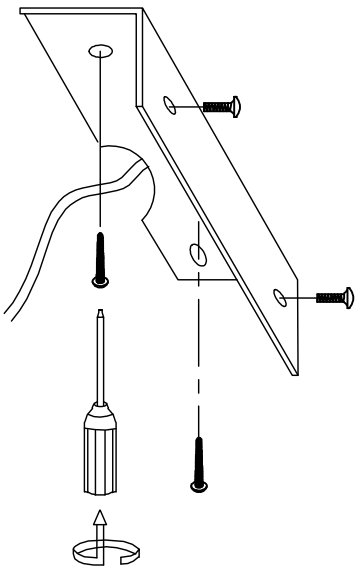

MODEL: 4202/A

1

2

3

155

420

150

Safety precautions:

1. The power do not exceed the prescribed range (rated voltage AC220-240V 50Hz).
2. Please cut off the power supply while replacing the light source and other maintenance operation.
3. The plate fixed on the ceiling must be able to withstand the weight more than 3 times of the object.
4. After installation is complete, check the glass right or not? If it is damaged, it should be replaced immediately.