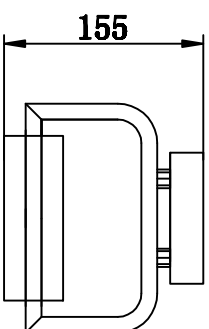

MODEL: 4202/A

1

2

3

155

420

150

Safety precautions:

1. The power do not exceed the prescribed range (rated voltage AC220-240V 50Hz).
2. Please cut off the power supply while replacing the light source and other maintenance operation.
3. The plate fixed on the ceiling must be able to withstand the weight more than 3 times of the object.
4. After installation is complete, check the glass right or not? If it is damaged, it should be replaced immediately.