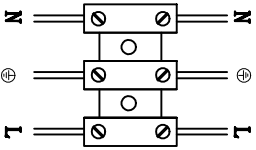

MODEL: 4202/A

1

2

3

155

420

150

Safety precautions:

1. The power do not exceed the prescribed range (rated voltage AC220-240V 50Hz).
2. Please cut off the power supply while replacing the light source and other maintenance operation.
3. The plate fixed on the ceiling must be able to withstand the weight more than 3 times of the object.
4. After installation is complete, check the glass right or not? If it is damaged, it should be replaced immediately.