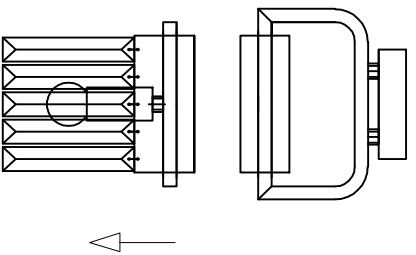

MODEL: 4202/A

1

2

3

155

420

150

Safety precautions:

1. The power do not exceed the prescribed range (rated voltage AC220-240V 50Hz).
2. Please cut off the power supply while replacing the light source and other maintenance operation.
3. The plate fixed on the ceiling must be able to withstand the weight more than 3 times of the object.
4. After installation is complete, check the glass right or not? If it is damaged, it should be replaced immediately.