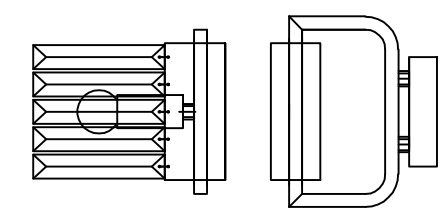

MODEL: 4201/A

Safety precautions:

1. The power do not exceed the prescribed range (rated voltage AC220-240V 50Hz).
2. Please cut off the power supply while replacing the light source and other maintenance operation.
3. The plate fixed on the ceiling must be able to withstand the weight more than 3 times of the object.
4. After installation is complete, check the glass right or not? If it is damaged, it should be replaced immediately.