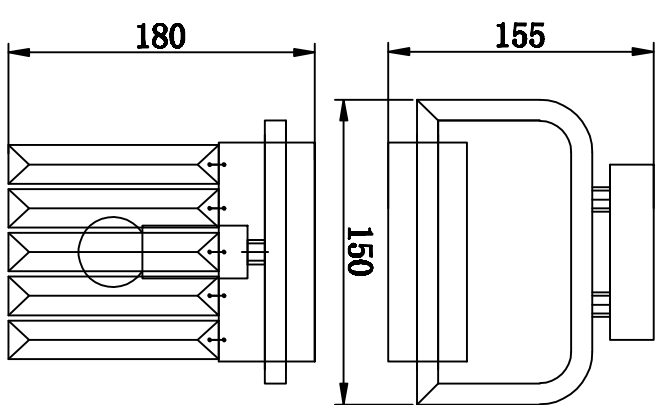

MODEL: 4201/A

Safety precautions:

1. The power do not exceed the prescribed range (rated voltage AC220-240V 50Hz).
2. Please cut off the power supply while replacing the light source and other maintenance operation.
3. The plate fixed on the ceiling must be able to withstand the weight more than 3 times of the object.
4. After installation is complete, check the glass right or not? If it is damaged, it should be replaced immediately.