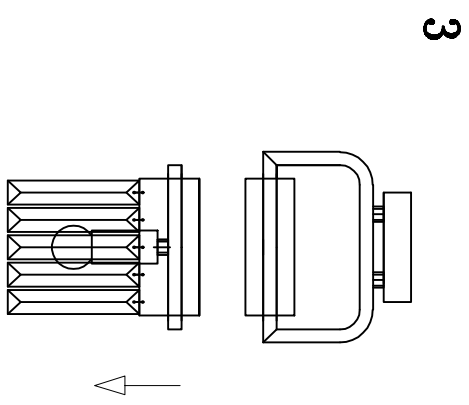

MODEL: 4201/A

Safety precautions:

1. The power do not exceed the prescribed range (rated voltage AC220-240V 50Hz).
2. Please cut off the power supply while replacing the light source and other maintenance operation.
3. The plate fixed on the ceiling must be able to withstand the weight more than 3 times of the object.
4. After installation is complete, check the glass right or not? If it is damaged, it should be replaced immediately.