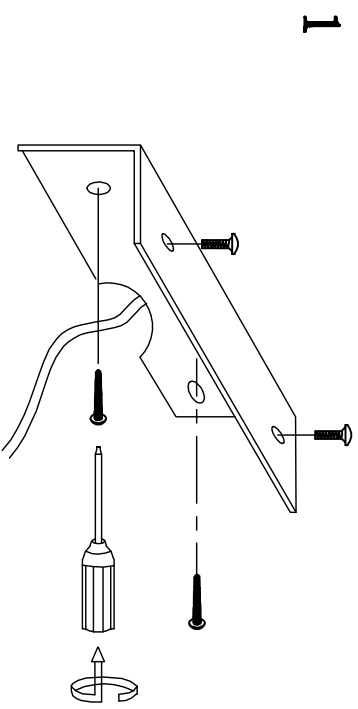

MODEL: 4201/A

Safety precautions:

1. The power do not exceed the prescribed range (rated voltage AC220-240V 50Hz).
2. Please cut off the power supply while replacing the light source and other maintenance operation.
3. The plate fixed on the ceiling must be able to withstand the weight more than 3 times of the object.
4. After installation is complete, check the glass right or not? If it is damaged, it should be replaced immediately.