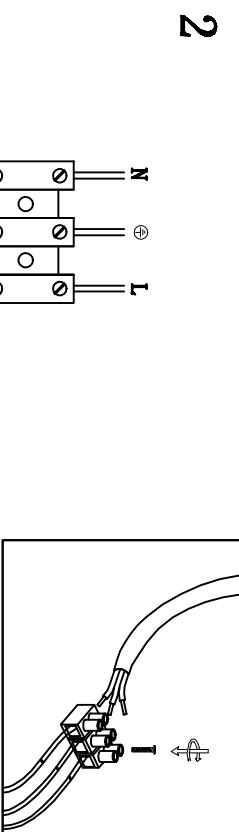

MODEL: 4201/A

Safety precautions:

1. The power do not exceed the prescribed range (rated voltage AC220-240V 50Hz).
2. Please cut off the power supply while replacing the light source and other maintenance operation.
3. The plate fixed on the ceiling must be able to withstand the weight more than 3 times of the object.
4. After installation is complete, check the glass right or not? If it is damaged, it should be replaced immediately.