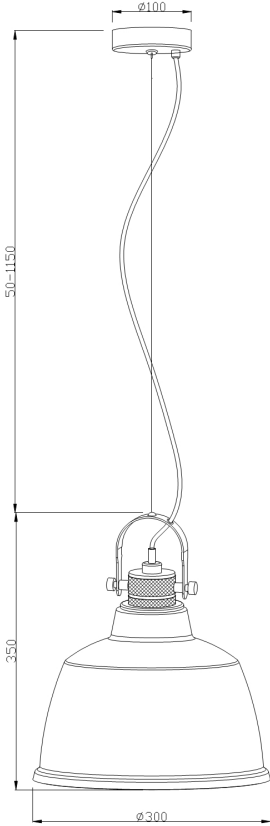

Instruction

Collection: LOFT
Series: DOMINO
Model: T163PL-01C
Ceiling

- Ceiling

1 x E27 (40W)

MAYTONI
DECORATIVE LIGHTING

www.maytoni.de