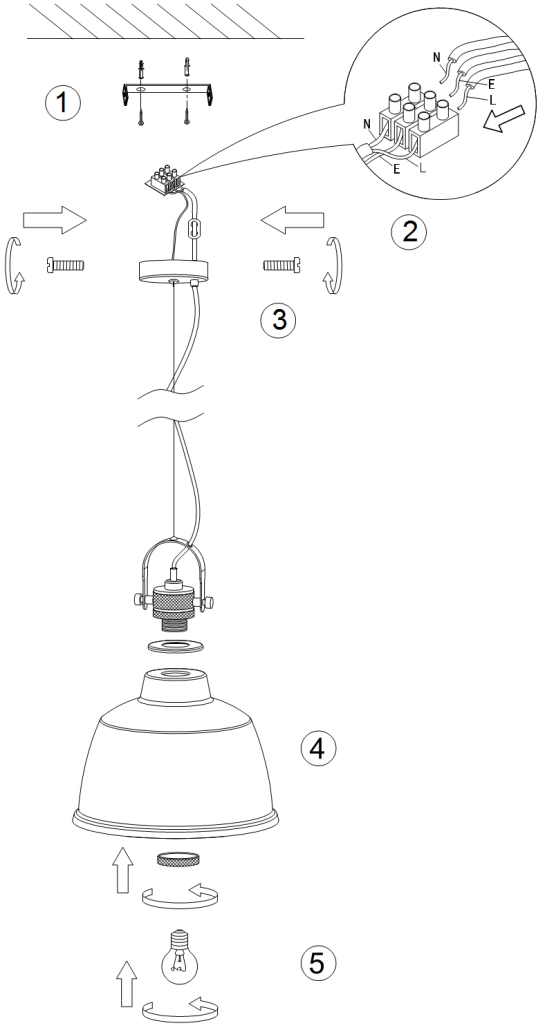

Instruction

Collection: LOFT
Series: DOMINO
Model: T163PL-01C
Ceiling

- Ceiling

1 x E27 (40W)

MAYTONI
DECORATIVE LIGHTING

www.maytoni.de