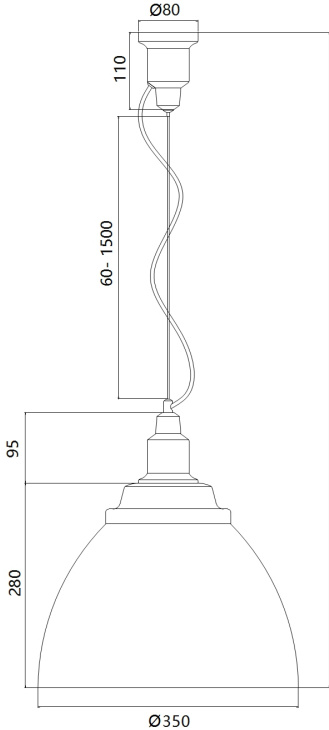

Instruction

Collection: PENDANT
Series: BELLEVUE
Model: P535PL-01PN
Ceiling

1

5

6

7

8

9

- Ceiling

1 x E27 (60W)

MAYTONI
DECORATIVE LIGHTING

www.maytoni.de