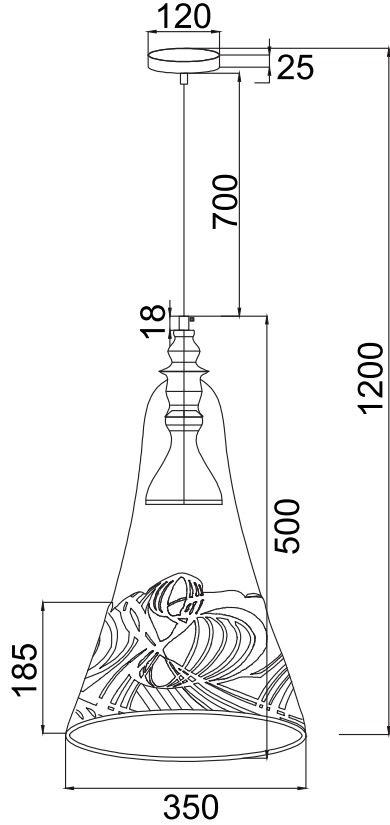

# Instruction

Collection: Pendant  
Series: Elva  
Model: P229-PL-01-W  
Suspended

1 x E27 (60w)

**MAYTONI**  
DECORATIVE LIGHTING

[www.maytoni.de](http://www.maytoni.de)