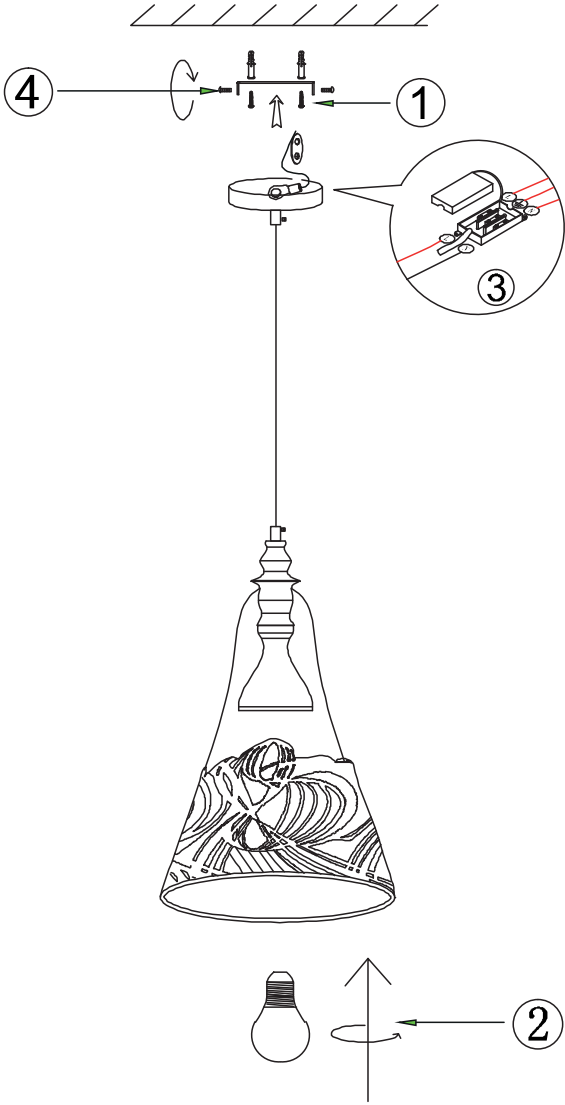

# Instruction

Collection: Pendant  
Series: Elva  
Model: P229-PL-01-W  
Suspended

1 x E27 (60w)

**MAYTONI**  
DECORATIVE LIGHTING

[www.maytoni.de](http://www.maytoni.de)