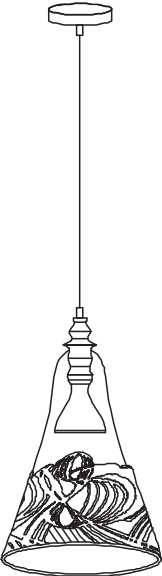

# Instruction

Collection: Pendant  
Series: Elva  
Model: P229-PL-01-W  
Suspended

1 x E27 (60w)

**MAYTONI**  
DECORATIVE LIGHTING

[www.maytoni.de](http://www.maytoni.de)