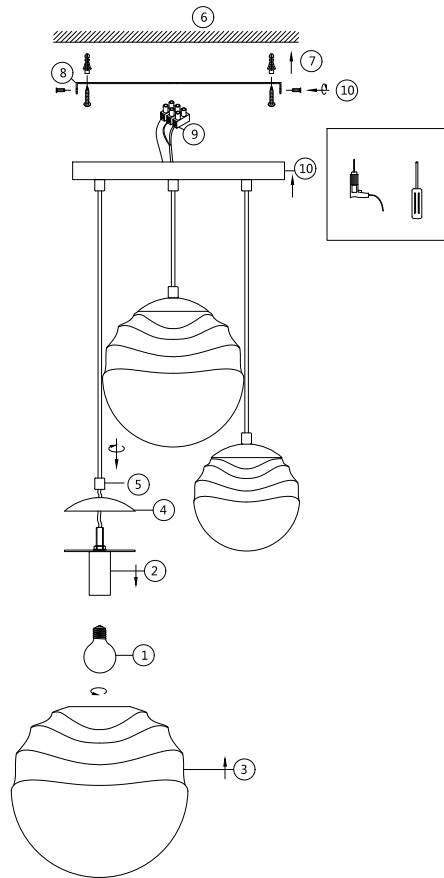

## P074PL-03N

Gross Weight: 0 kg

Net Weight: 0 kg

Volume: 0,008256 m3

Weight and Volume Margin of Error: ±10%

Color: Nickel

Material: Metal

3 x E14 (40W)

Model: P074PL-03N

Collection: Pendant

Series: New Series 074

Pendant Lamps