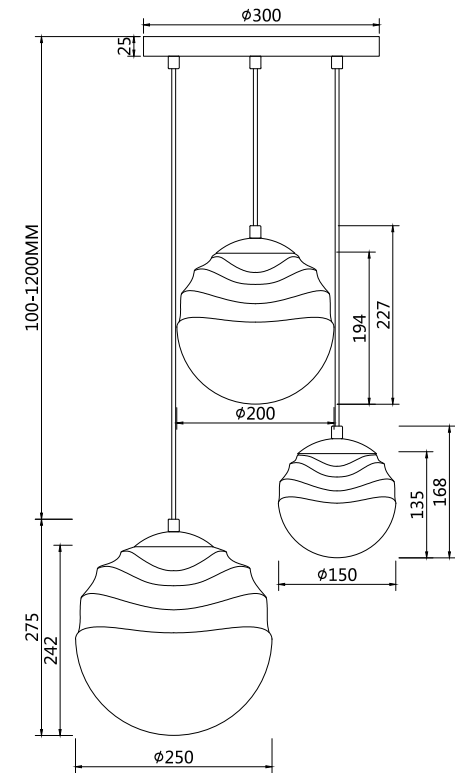

## P074PL-03N

Gross Weight: 0 kg

Net Weight: 0 kg

Volume: 0,008256 m3

Weight and Volume Margin of Error: ±10%

Color: Nickel

Material: Metal

3 x E14 (40W)

Model: P074PL-03N

Collection: Pendant

Series: New Series 074

Pendant Lamps